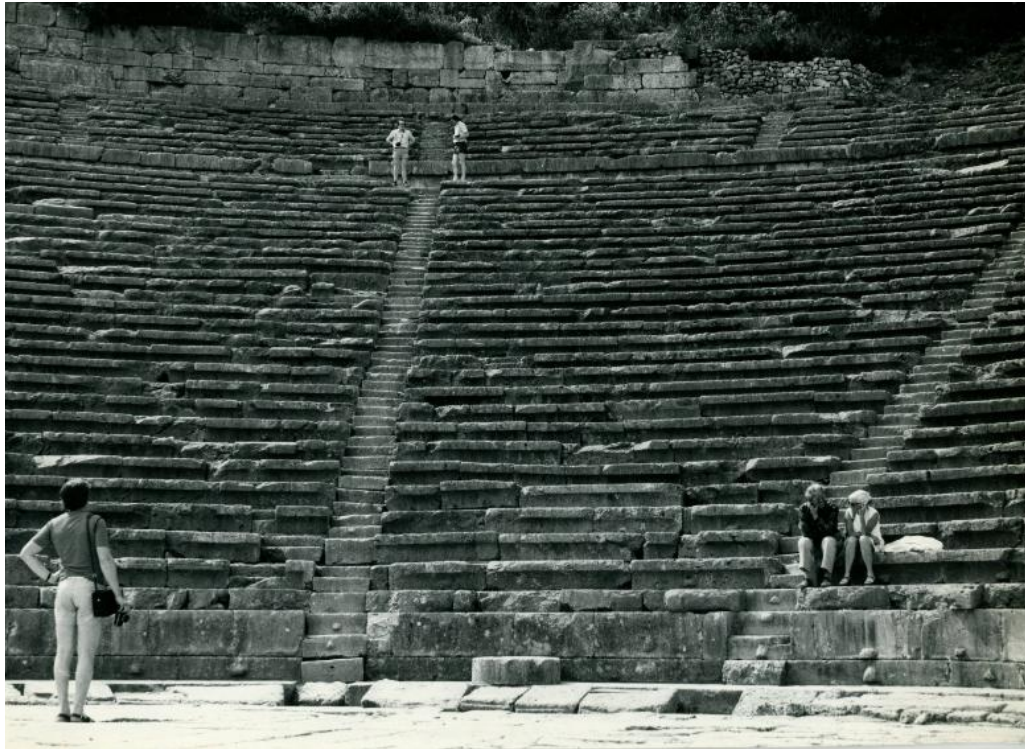

# Basic Detail Report

**Title: Delphi, Greece**

Date: ca. 1978

Primary Maker: com.gallerysystems.emuseum.core.entities.RecordXPerson@3fe5e

Medium: Vintage gelatin silver print

Description: Seats from a theater at Delphi with modern visitors standing and sitting.

Dimensions: Image Size: 6 3/4 x 9 1/2 in. (17.1 x 24.1 cm)