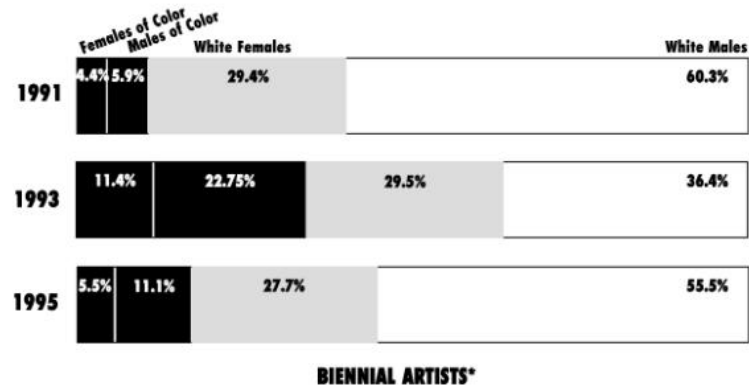

Basic Detail Report

TRADITIONAL VALUES AND QUALITY RETURN TO THE WHITEY MUSEUM.

A PUBLIC SERVICE MESSAGE FROM **GUERRILLA GIRLS** CONSCIENCE OF THE ARTWORLD
5 3 2 L O G U A R D I A P L A C E , # 2 3 7 • N Y , N Y 1 0 0 1 2

Title: Traditional Values and Quality Return to the Whitey Museum

Date: 1995

Primary Maker: com.gallerysystems.emuseum.core.entities.RecordXPerson@3fede

Medium: Poster

Dimensions: Sheet Dimension: 17 x 22 in. (43.2 x 55.9 cm)