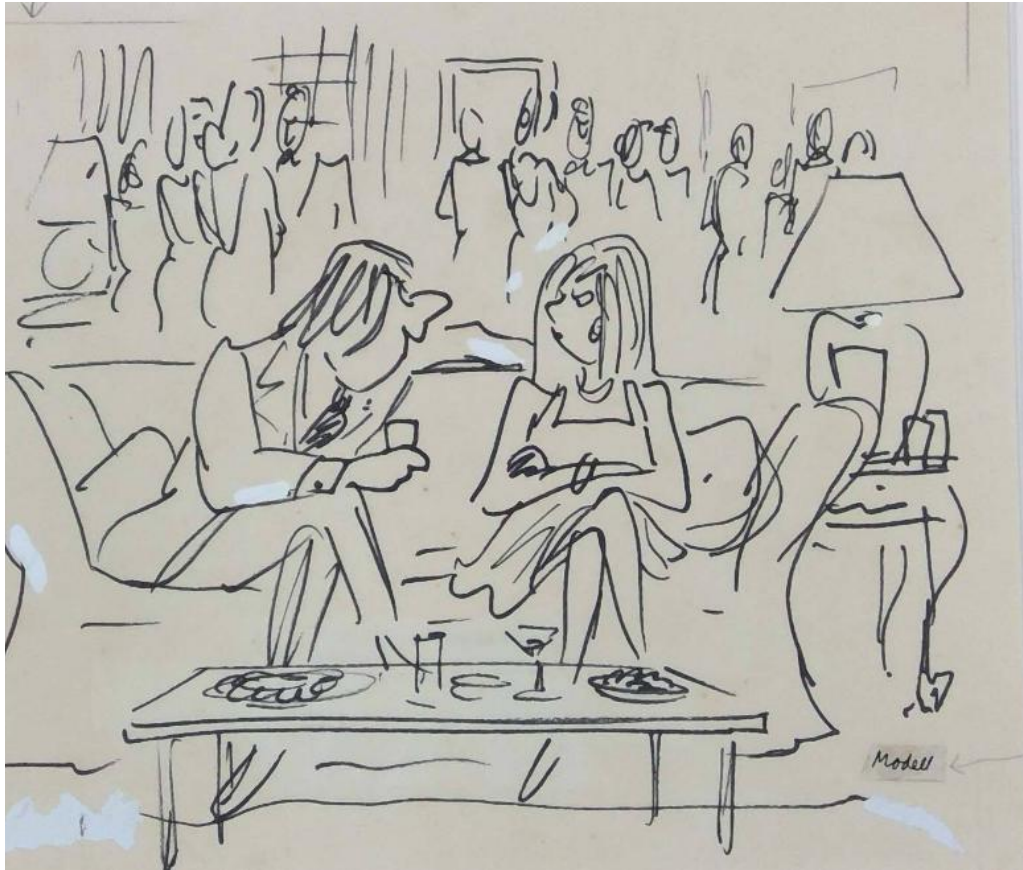

Basic Detail Report

Title: "Right away I spotted you as a hard nut to crack."

Date: April 20, 1987

Primary Maker: com.gallerysystems.emuseum.core.entities.RecordXPerson@3ff35

Medium: Ink on paper

Description: The New Yorker A man and a woman sit on a couch with a party in the background.

Dimensions: Sheet Dimension: 12 3/4 x 15 1/2 in. (32.4 x 39.4 cm)