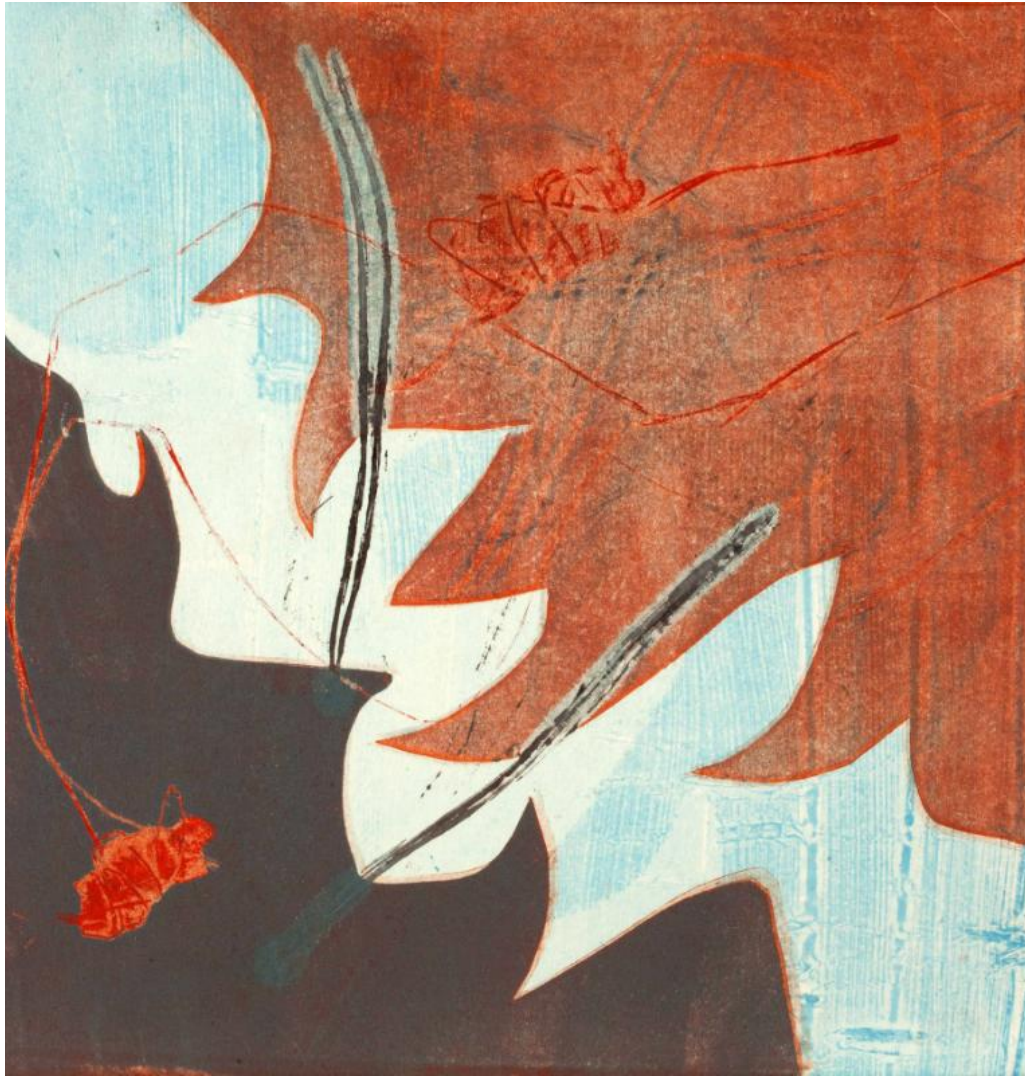

Basic Detail Report

Title: Ocean Arabesque I

Date: 2013

Primary Maker: com.gallerysystems.emuseum.core.entities.RecordXPerson@3f2ab

Medium: Monoprint (Collagraph, linoleum, stencils, conifer needles) on Rives BFK paper

Description: Local Conditions Portfolio, edition 6 of 10, 2013 The Portfolio contains 27 prints from an edition of ten, by 27 artists.

Basic Detail Report

Dimensions: Image Size: 10 × 10 in. (25.4 × 25.4 cm) Sheet Dimension: 10 × 10 in.
(25.4 × 25.4 cm)