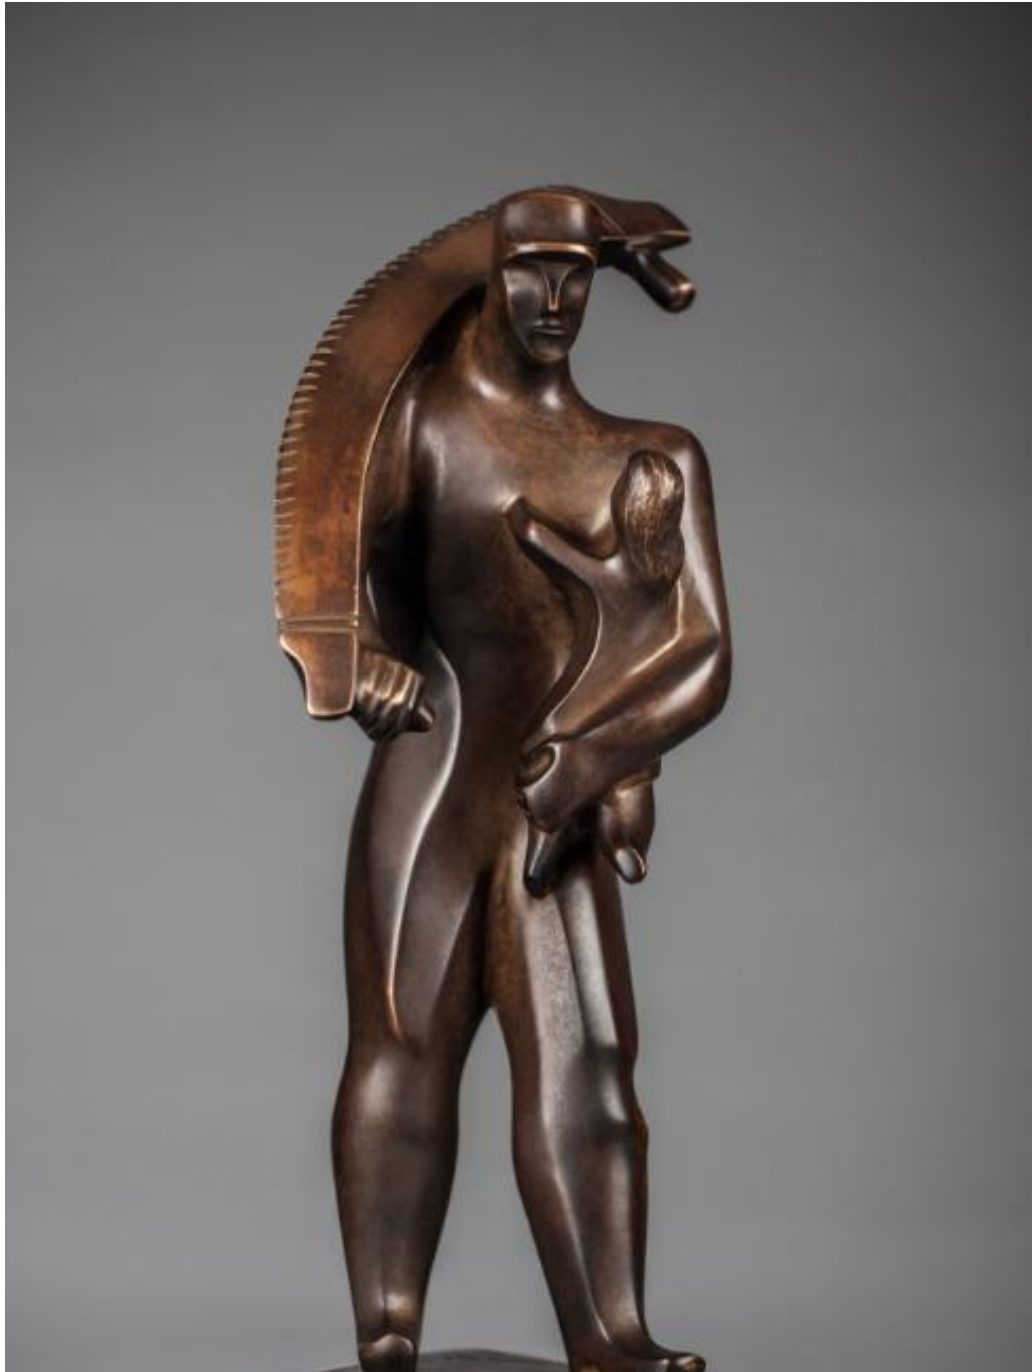

Basic Detail Report

Basic Detail Report

Title: Woodsman's Homecoming

Date: 1940

Primary Maker: com.gallerysystems.emuseum.core.entities.RecordXPerson@3e638

Medium: Bronze

Dimensions: 17 x 4 x 2 in. (43.2 x 10.2 x 5.1 cm)