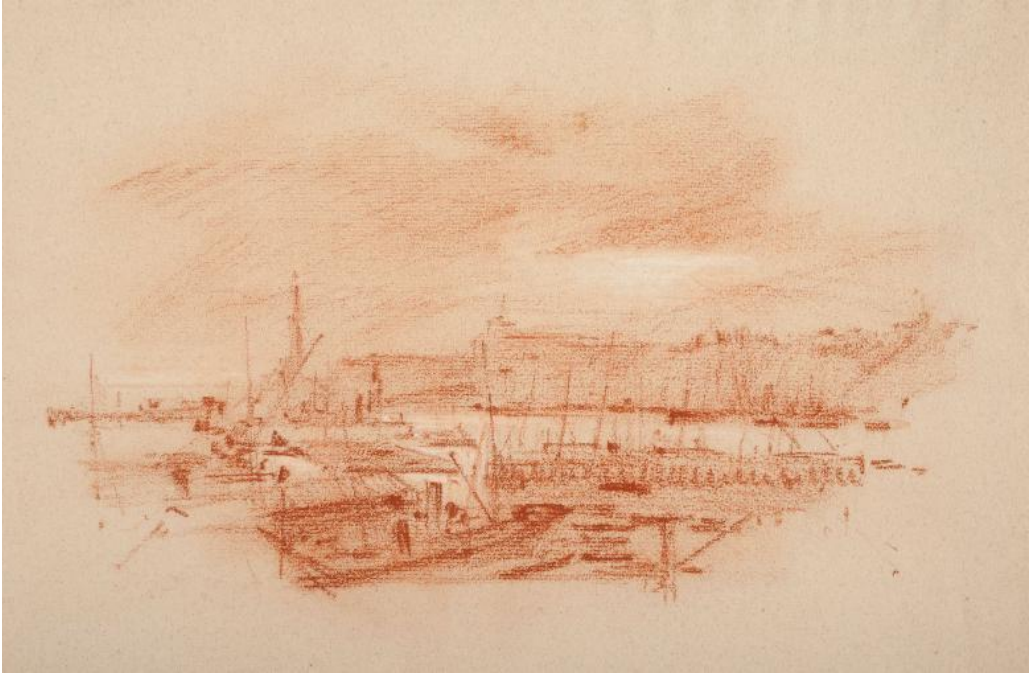

Basic Detail Report

Title: Port Scene

Date: 1892-1950

Primary Maker: com.gallerysystems.emuseum.core.entities.RecordXPerson@3dfc9

Medium: Crayon on paper

Dimensions: Sheet Dimension: 9 1/4 x 12 1/2 in. (23.5 x 31.8 cm)