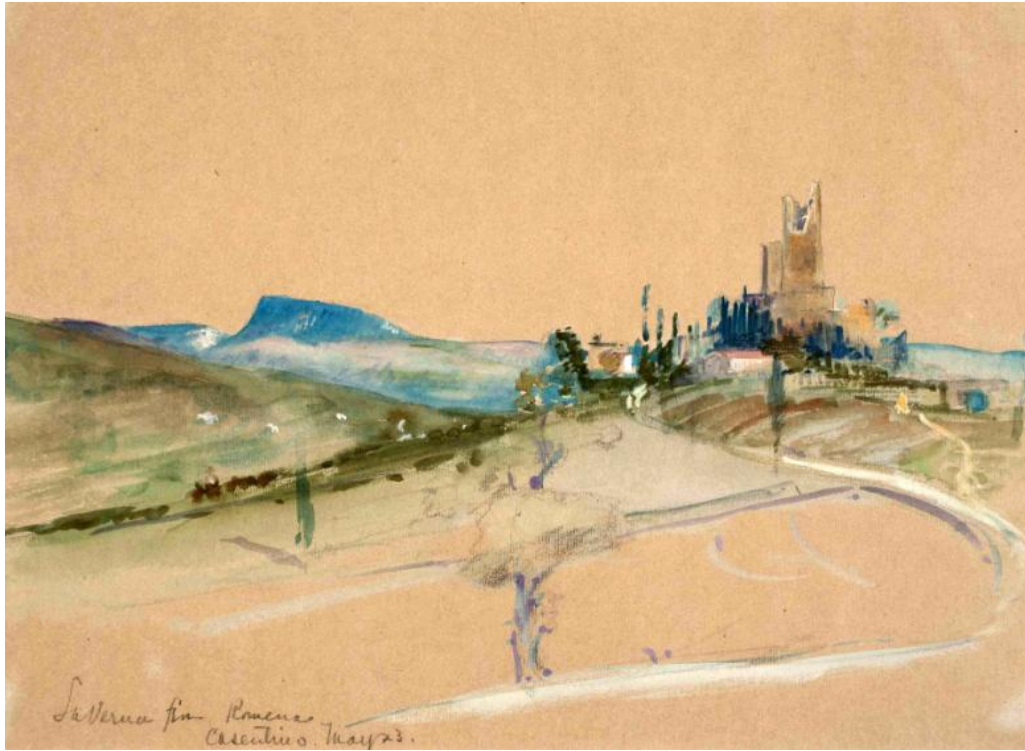

Basic Detail Report

Title: La Verna from Romena Casentino

Date: 1923

Primary Maker: com.gallerysystems.emuseum.core.entities.RecordXPerson@3df89

Medium: Watercolor

Dimensions: Sheet Dimension: 10 x 13 7/8 in. (25.4 x 35.2 cm)