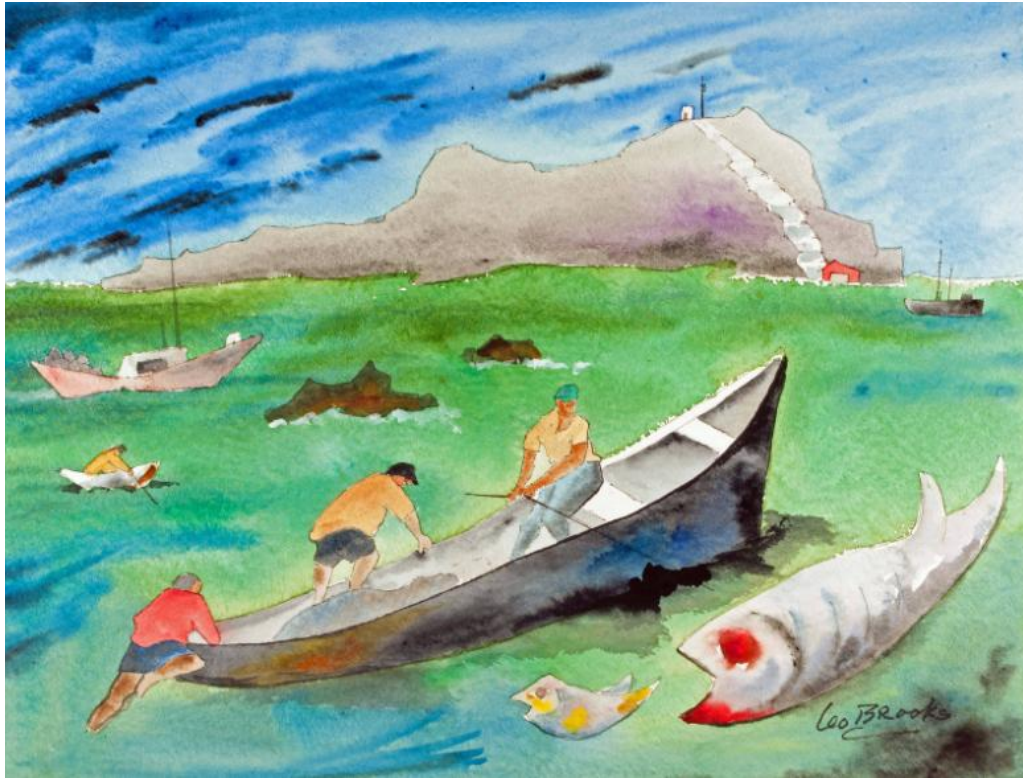

Basic Detail Report

Title: Monhegan Workday

Date: c. 1990

Primary Maker: com.gallerysystems.emuseum.core.entities.RecordXPerson@3fb64

Medium: Watercolor on paper

Dimensions: Frame: 33 x 41 in. (83.8 x 104.1 cm) Image: 21 x 29 in. (53.3 x 73.7 cm)