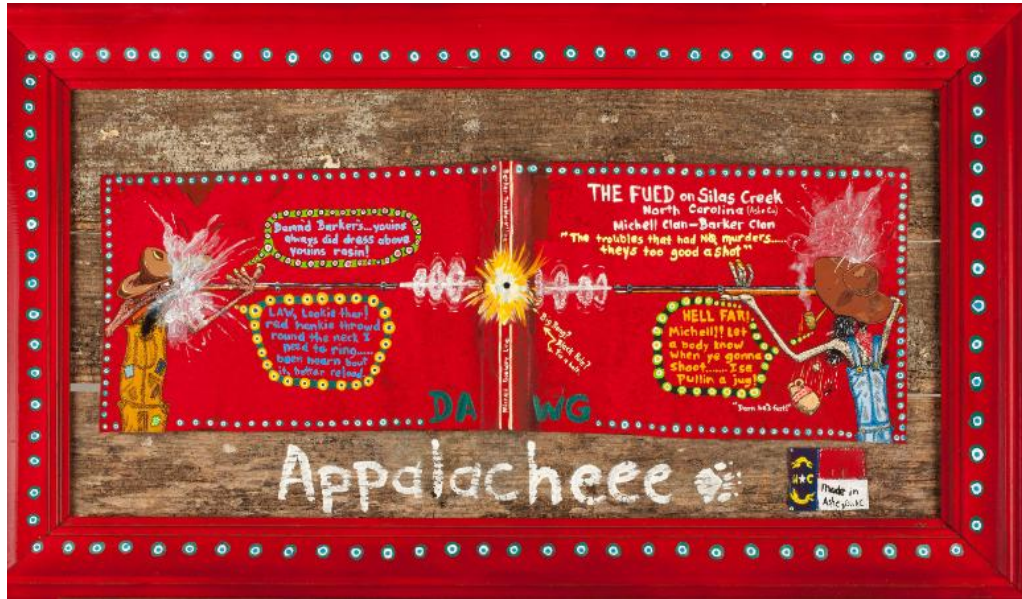

Basic Detail Report

Title: The Feud of Silas Creek

Date: 2013

Medium: Acrylic and marker pen on barn tin

Description:

Dimensions: Sheet Dimension: 21 1/2 x 7 in. (54.6 x 17.8 cm) Frame Dimension: 28 x 15 3/4 in. (71.1 x 40 cm)