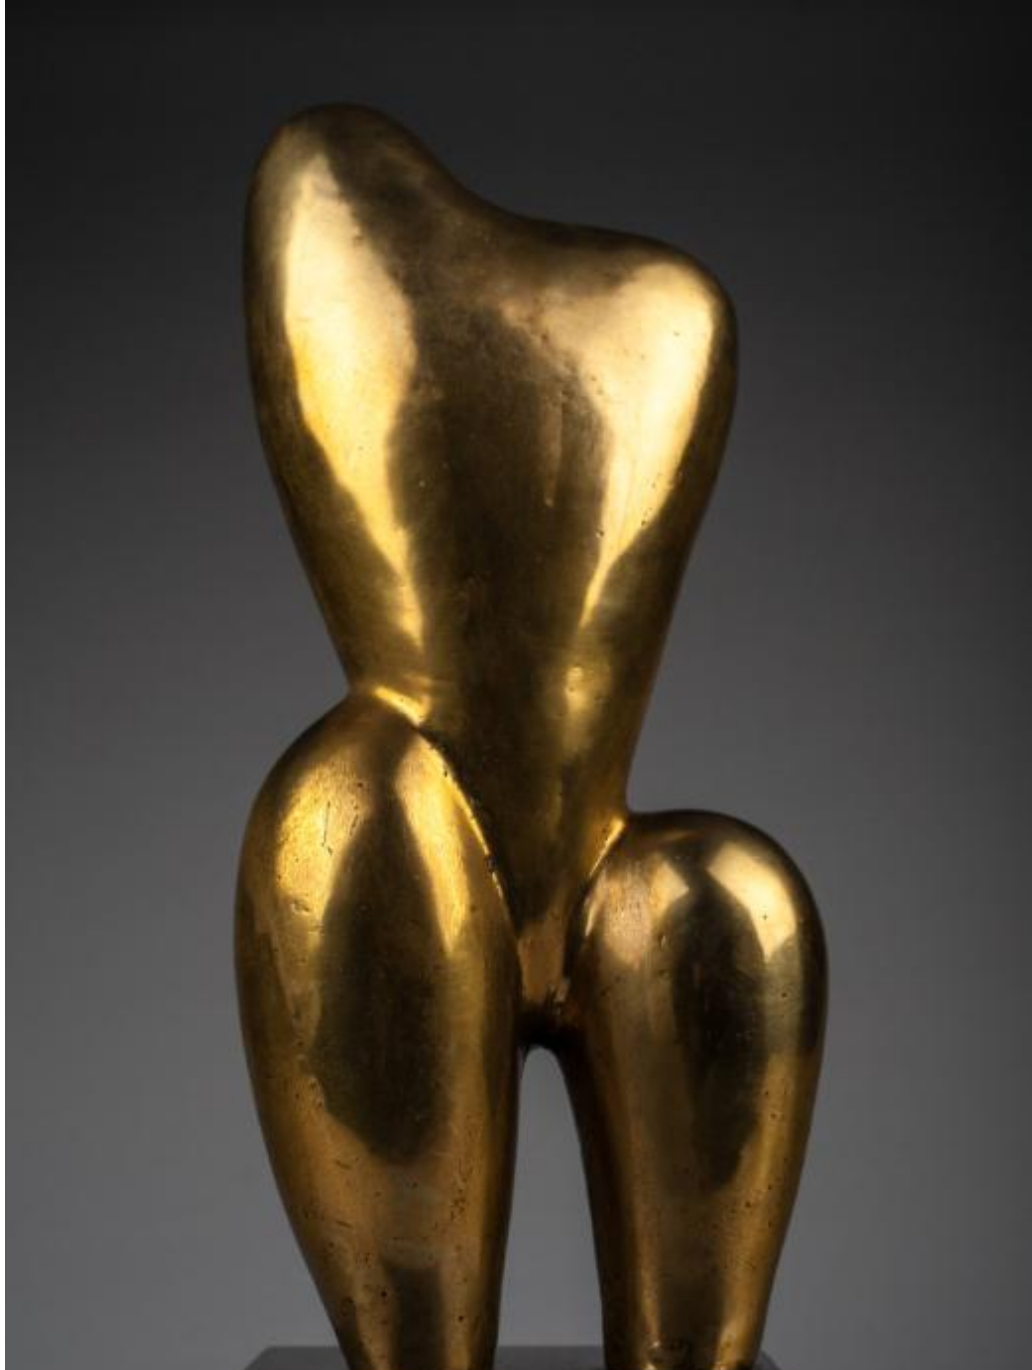

Basic Detail Report

Basic Detail Report

Title: Torso

Date: ca. 1960

Primary Maker: com.gallerysystems.emuseum.core.entities.RecordXPerson@3fb0f

Medium: Cast metal

Dimensions: 16 3/8 x 6 1/4 x 6 1/4 in. (41.6 x 15.9 x 15.9 cm)