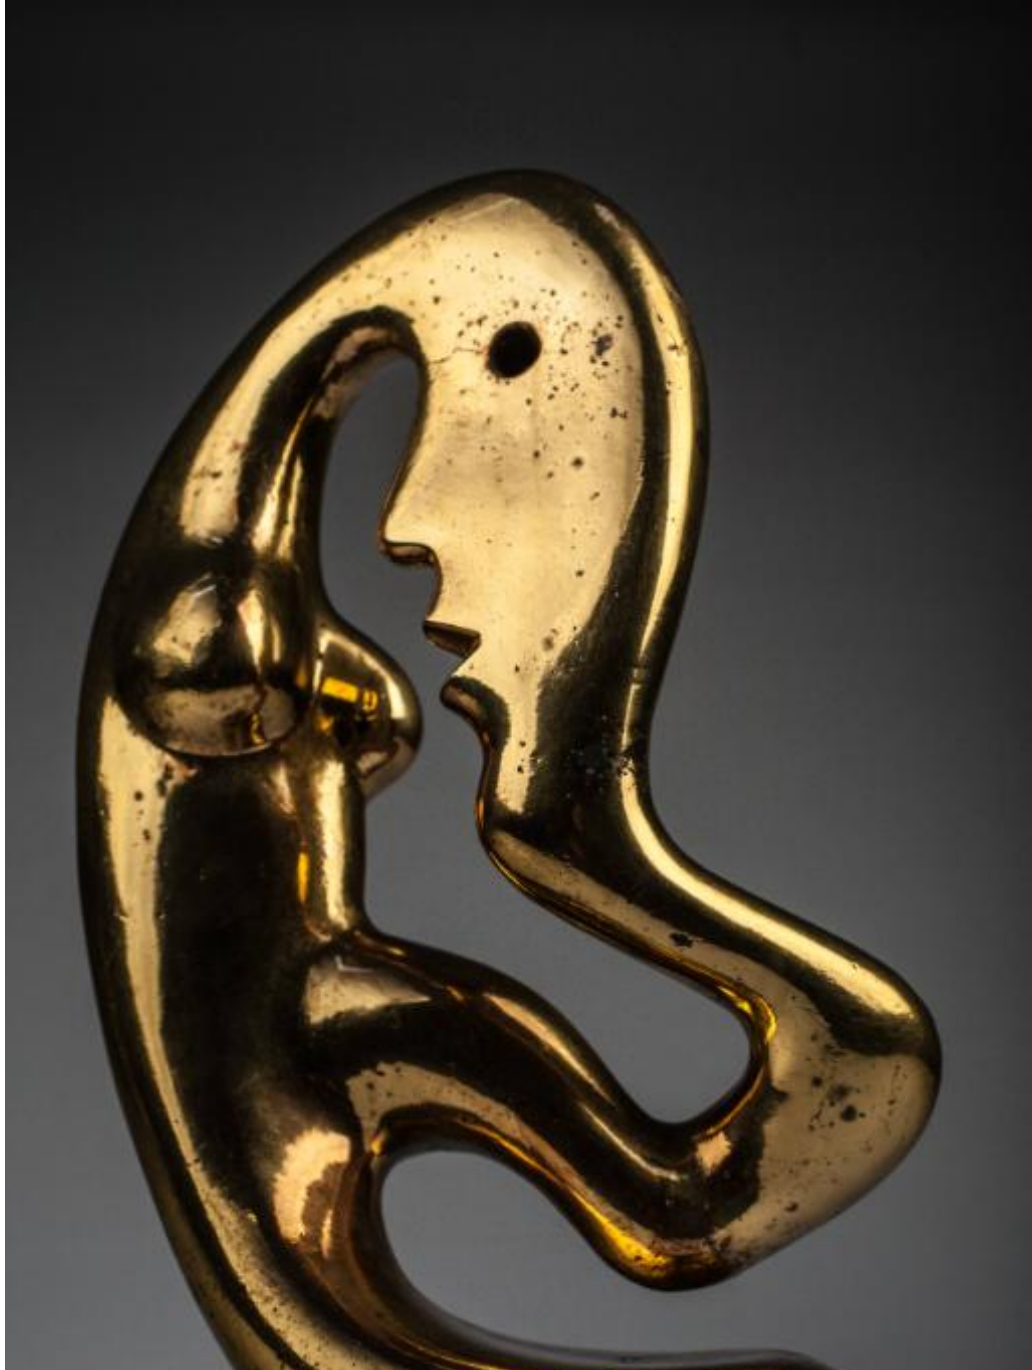

Basic Detail Report

Basic Detail Report

Title: Metamorphosis

Date: ca. 1960

Primary Maker: com.gallerysystems.emuseum.core.entities.RecordXPerson@3fb0d

Medium: Cast metal

Dimensions: 16 x 11 3/4 x 5 5/8 in. (40.6 x 29.8 x 14.3 cm)