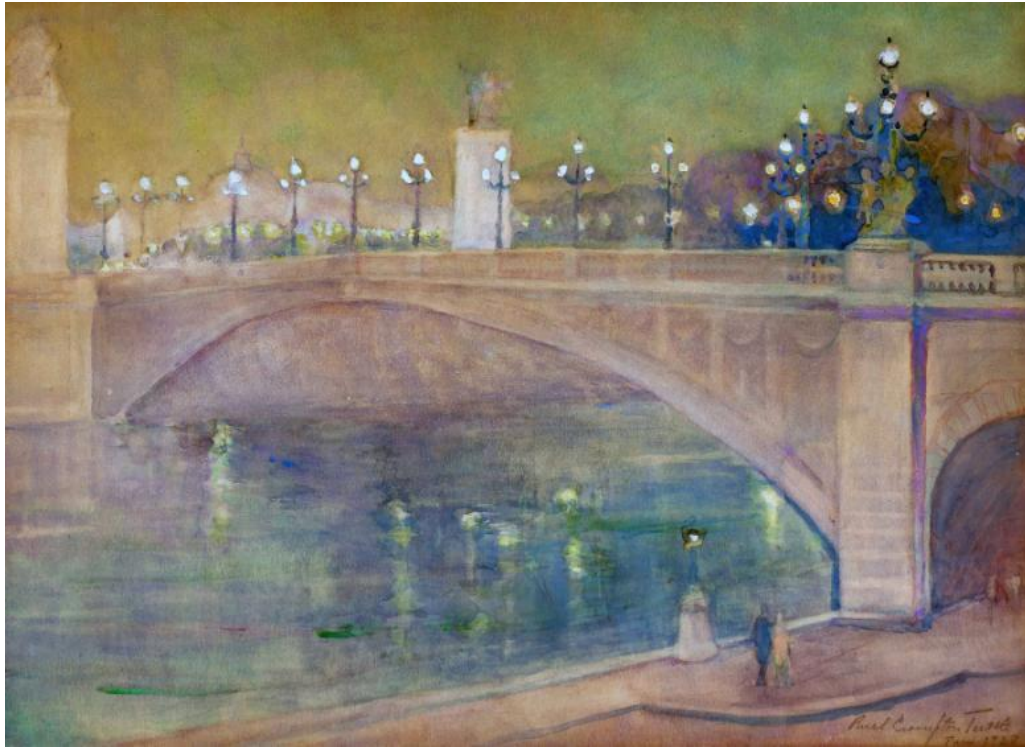

# Basic Detail Report

**Title: Bridge Over Seine (Pont Alexandre III)**

Date: 1928

Primary Maker: com.gallerysystems.emuseum.core.entities.RecordXPerson@3faa0

Medium: Watercolor on paper

Dimensions: 13 1/2 x 20 1/8 in.