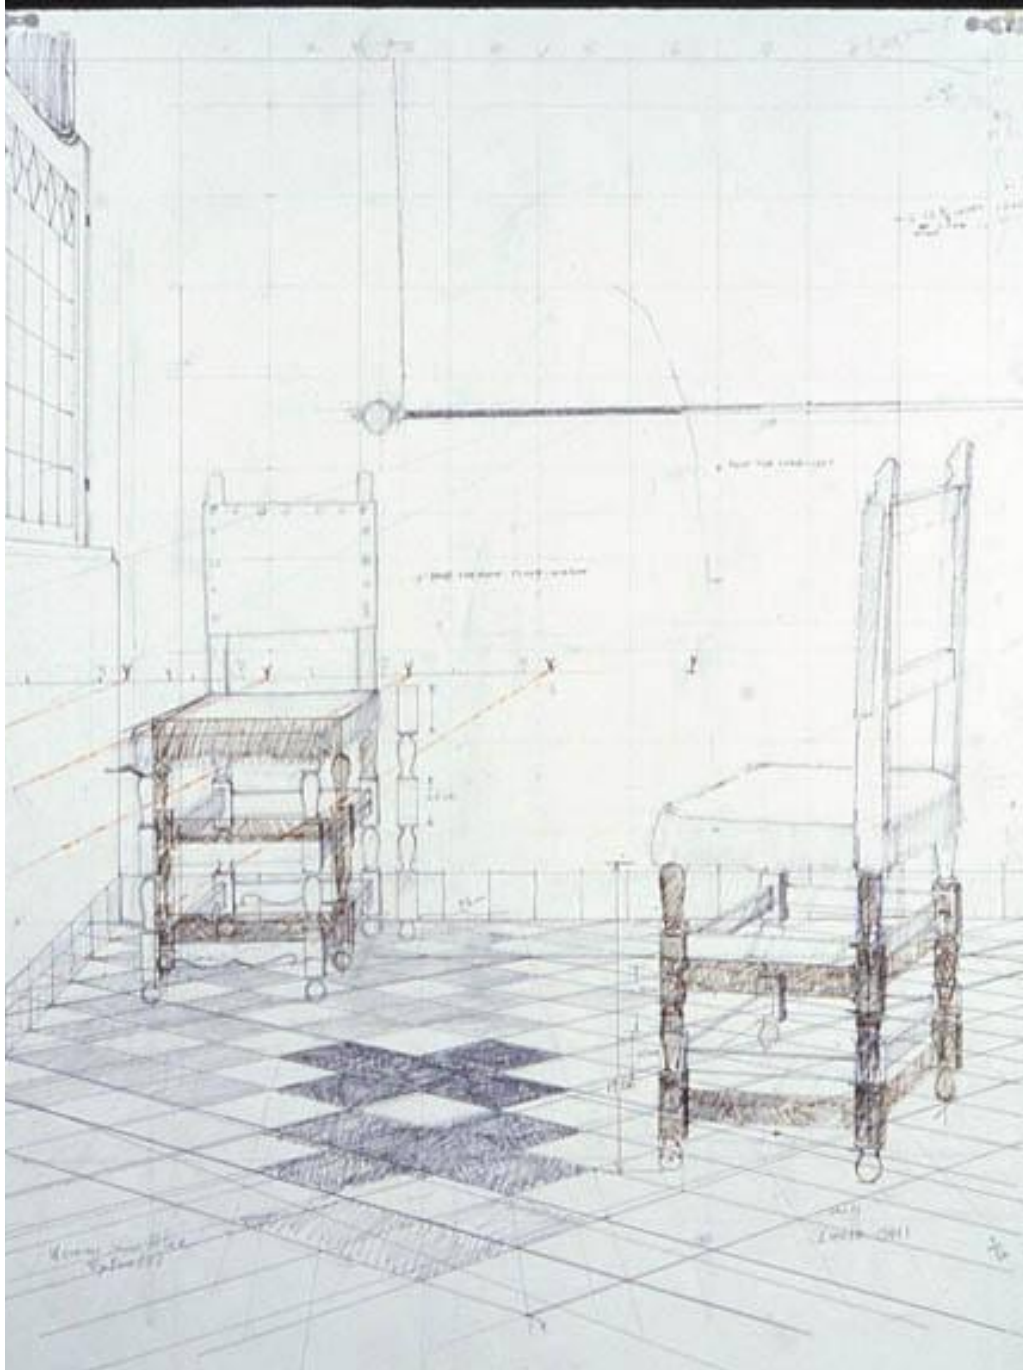

Basic Detail Report

Basic Detail Report

Title: Extended Vermeer; The Woman in Blue (Study 1)

Date: 2001

Primary Maker: com.gallerysystems.emuseum.core.entities.RecordXPerson@3f641

Medium: Pencil, colored pencil, and ink on paper

Dimensions: 30 x 22 1/2 in.