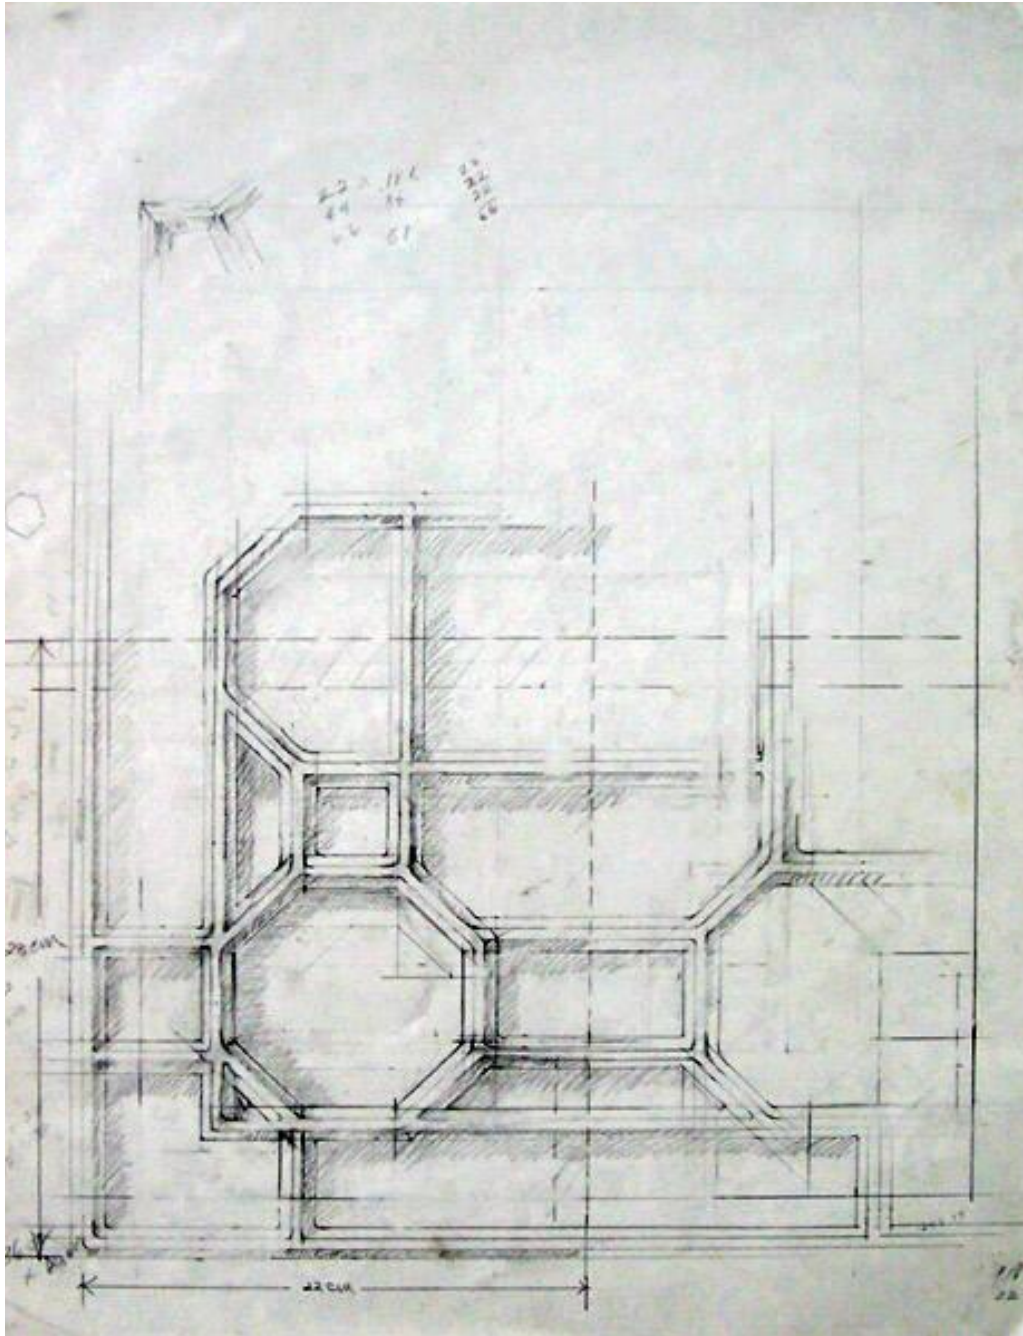

# Basic Detail Report

# Basic Detail Report

**Title: Bingham Ceiling (Study) 1993**

Date: 1993

Primary Maker: com.gallerysystems.emuseum.core.entities.RecordXPerson@3f62b

Medium: Pencil on paper

Dimensions: 24 x 18 in.