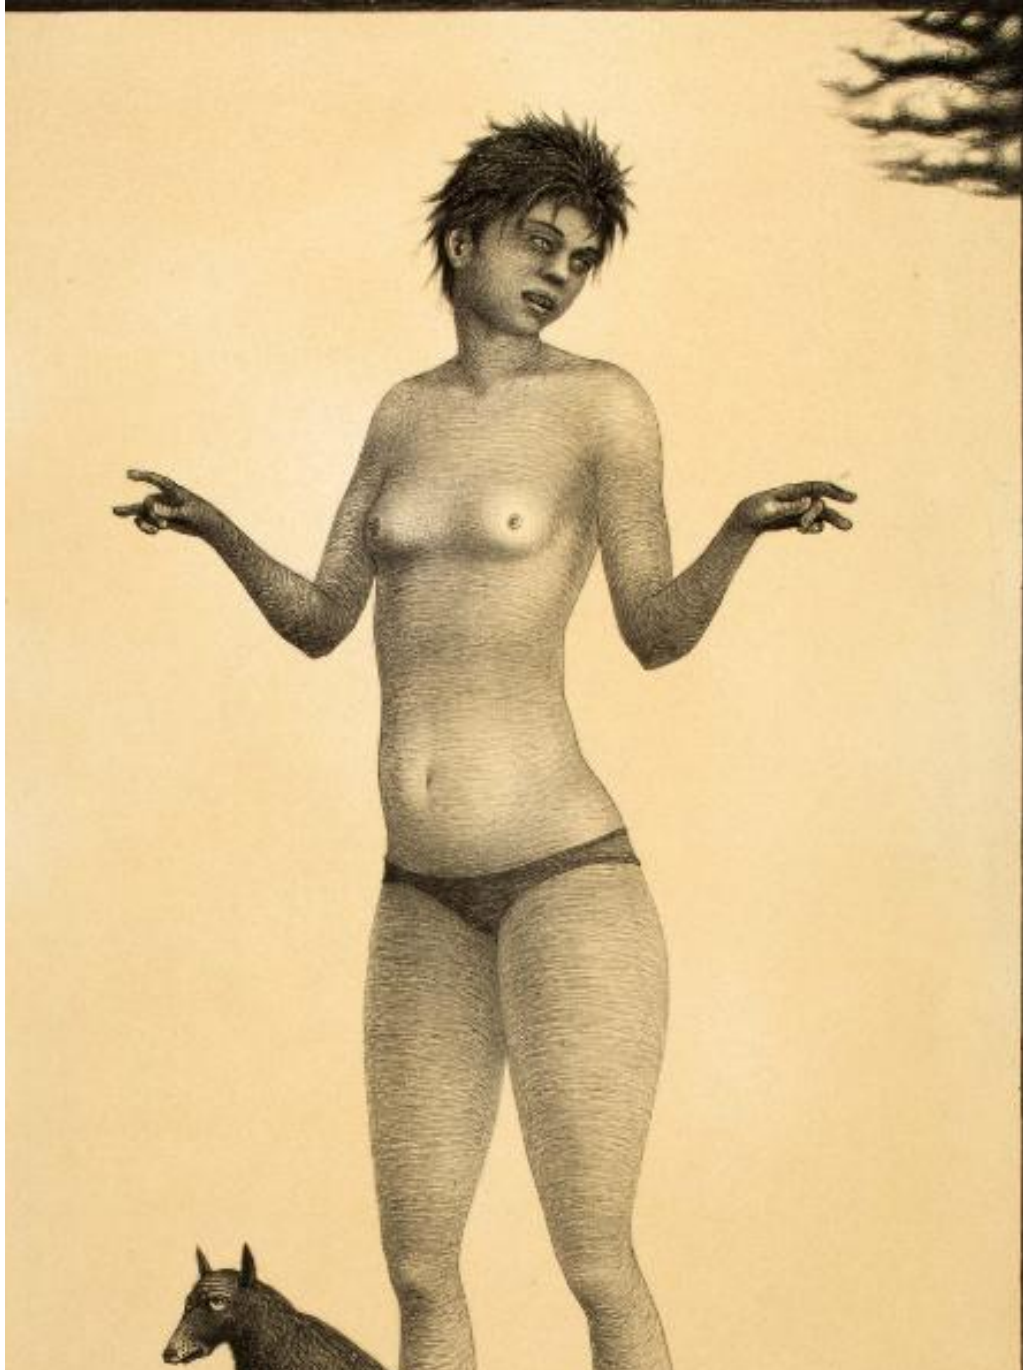

Basic Detail Report

Basic Detail Report

Title: Wicked Alice

Date: 2003

Primary Maker: com.gallerysystems.emuseum.core.entities.RecordXPerson@3f9fb

Medium: Vltreograph print from glass plates

Dimensions: 24" x 14" (image), 30" x 19" (sheet)