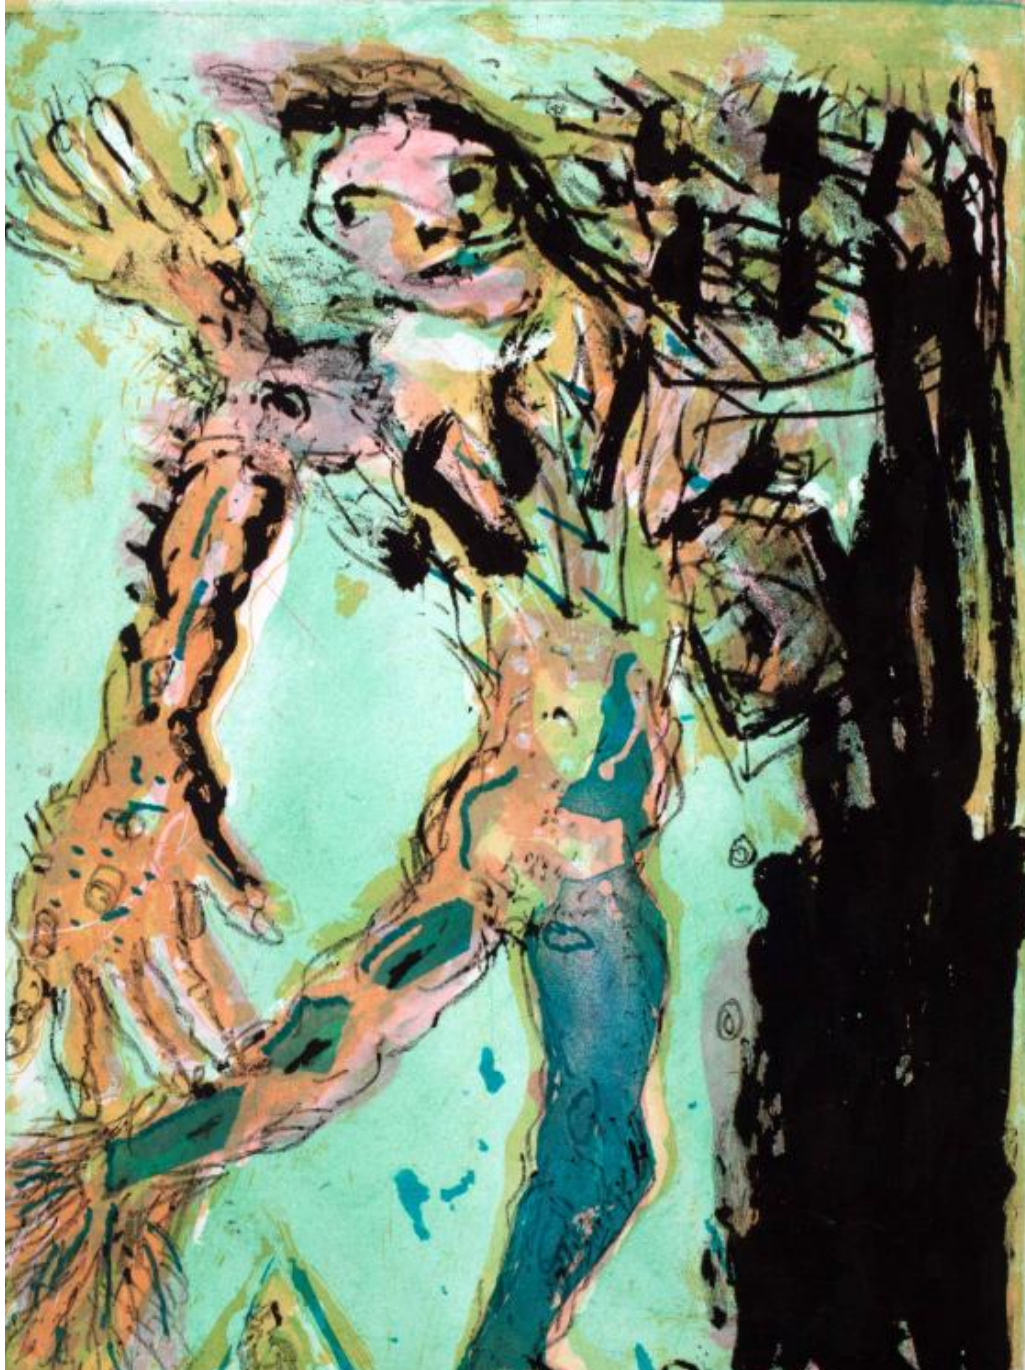

Basic Detail Report

Basic Detail Report

Title: Energy and Contemplation (PP, turquoise version)

Date: 1991-1992

Primary Maker: com.gallerysystems.emuseum.core.entities.RecordXPerson@3f9c5

Medium: Vitreograph print from glass plates

Description: Identical to 2012.50.350 except in color scheme.

Dimensions: 24.5" x 20" (image), 30" x 22" (sheet)