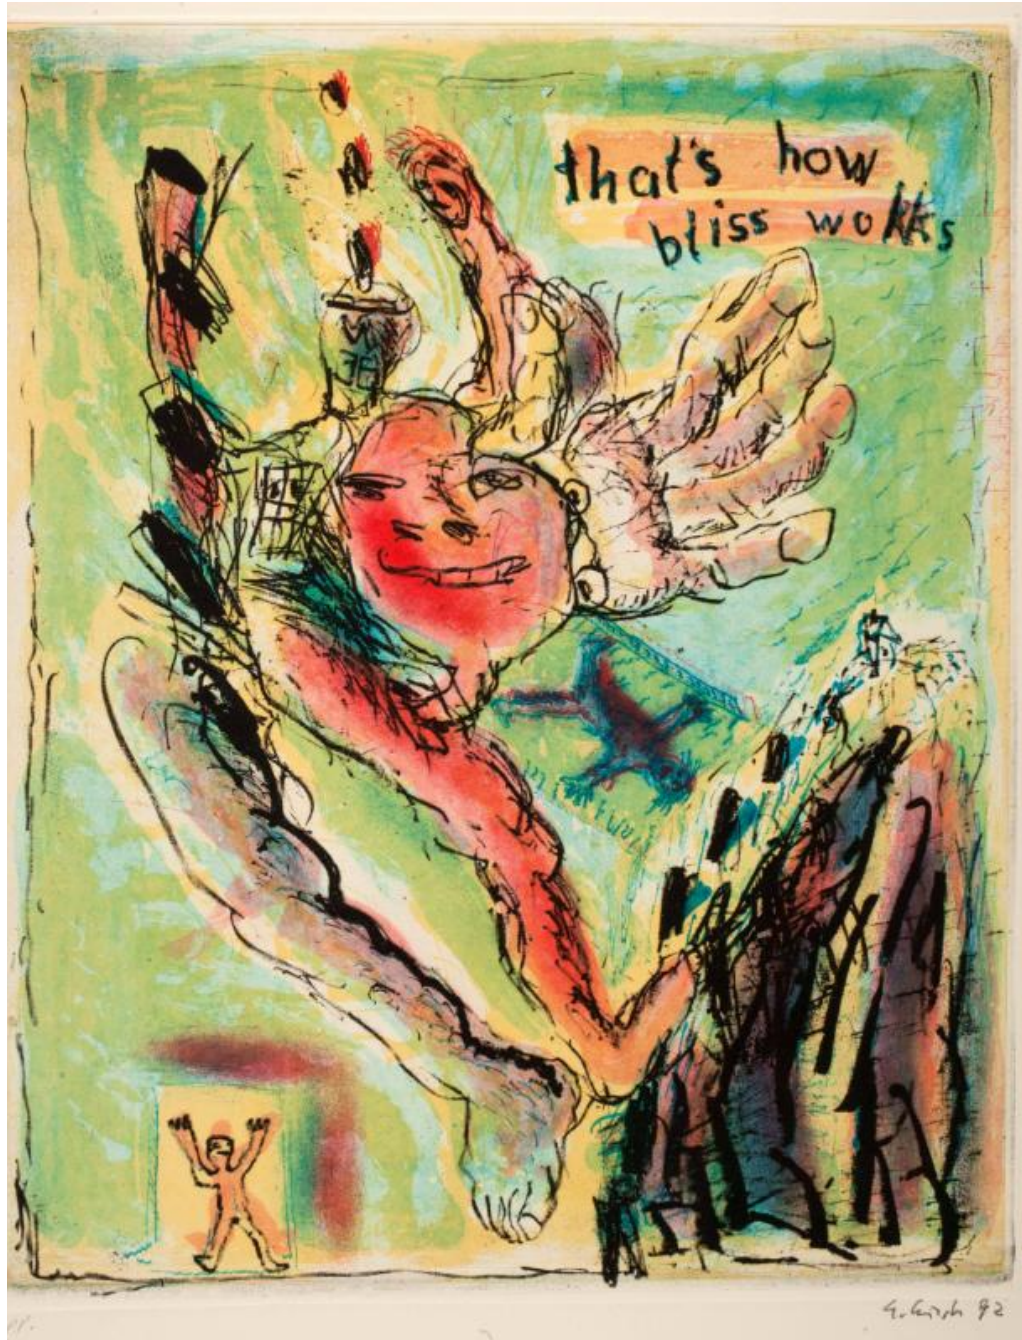

# Basic Detail Report

**Title: That's How Bliss Works (pp, red version)**

Date: 1992

Primary Maker: com.gallerysystems.emuseum.core.entities.RecordXPerson@3f9ba

Medium: Vitreograph print from glass plates

Dimensions: 20" x 16" (image), 30" x 22" (sheet)