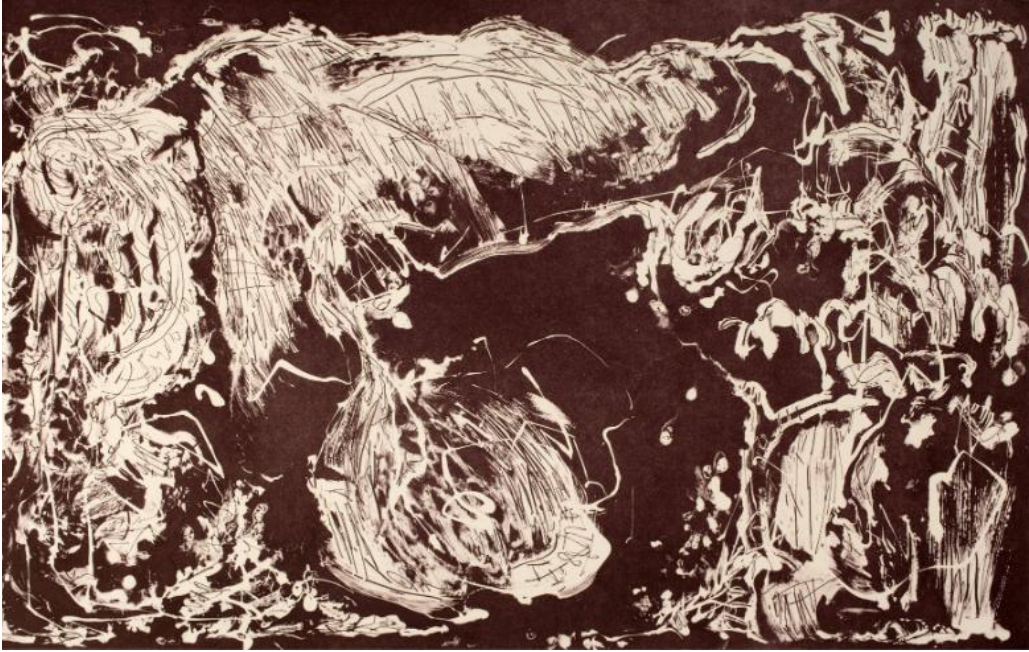

# Basic Detail Report

**Title:** Cherokee

Date: 1991

Primary Maker: com.gallerysystems.emuseum.core.entities.RecordXPerson@3f8a6

Medium: Vitreograph print from glass plates

Dimensions: 14 x 23 in. (image) 20 x 30 in. (sheet)