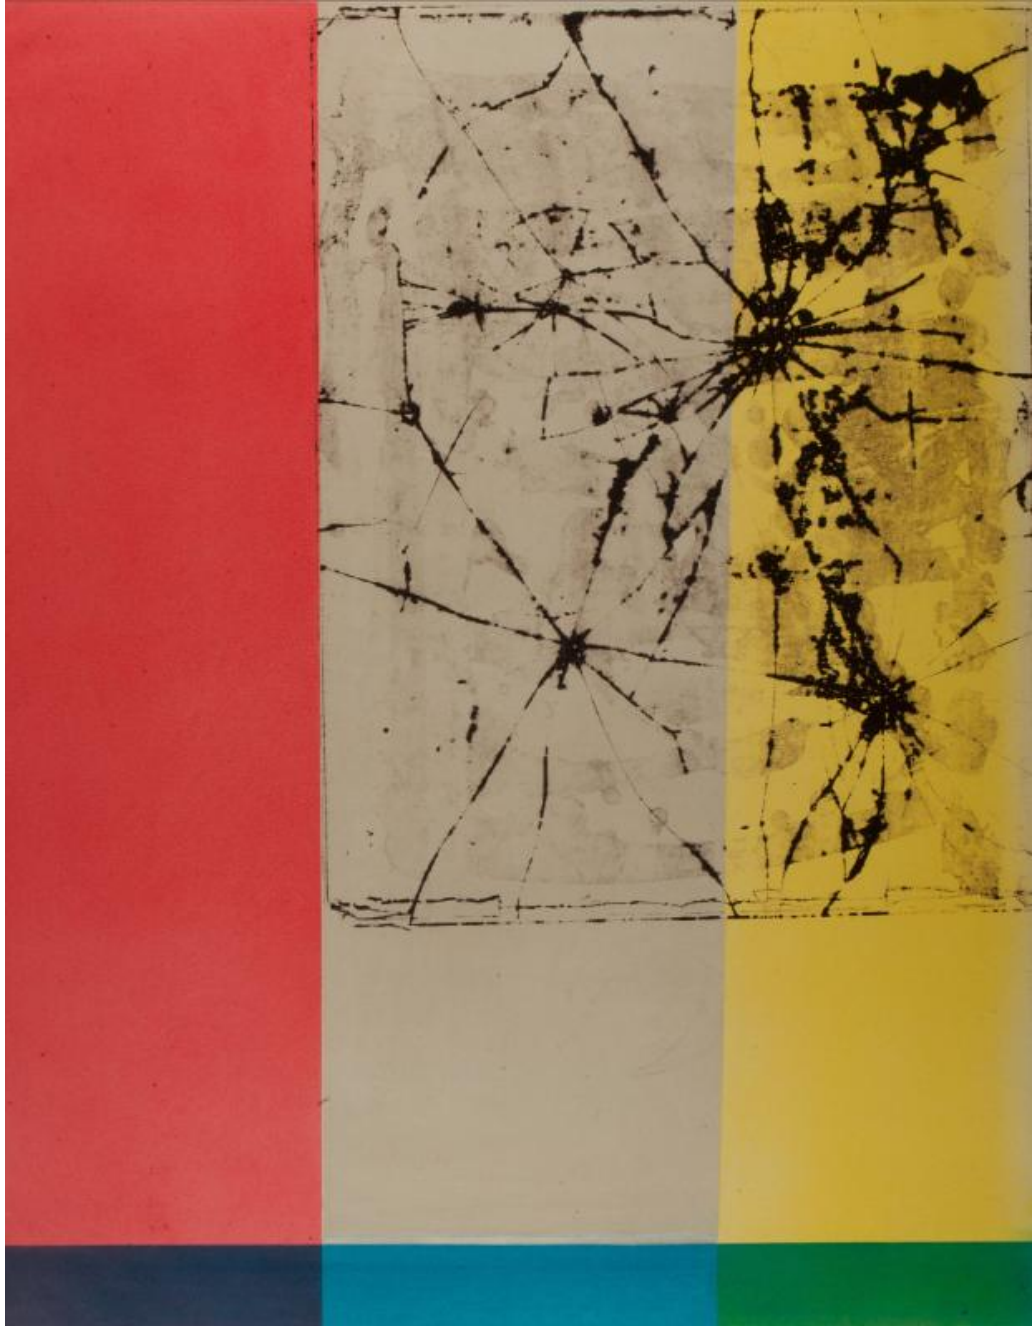

# Basic Detail Report

**Title: Through A Glass Darkly**

# Basic Detail Report

Date: 1993

Primary Maker: com.gallerysystems.emuseum.core.entities.RecordXPerson@3f83e

Medium: Vitreograph print from glass plates

Dimensions: 29 x 23 in. (image) 40 x 30 in. (sheet)