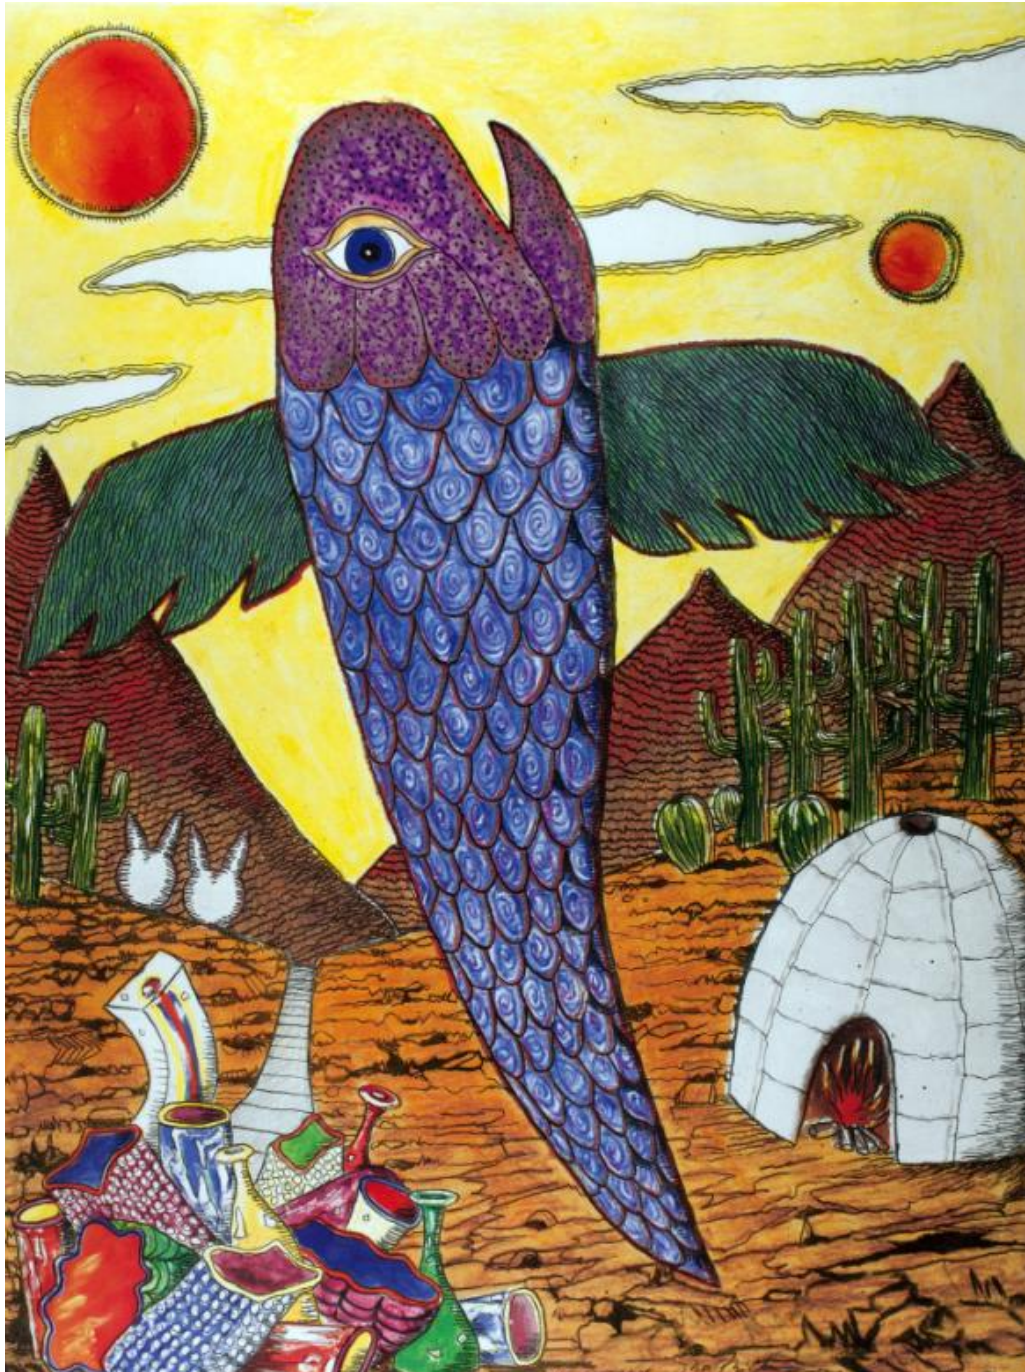

Basic Detail Report

Basic Detail Report

Title: Self-Portrait

Date: 2005

Primary Maker: com.gallerysystems.emuseum.core.entities.RecordXPerson@3f8cb

Medium: Vitreograph print from glass plates

Dimensions: 30 x 22 1/2 in.