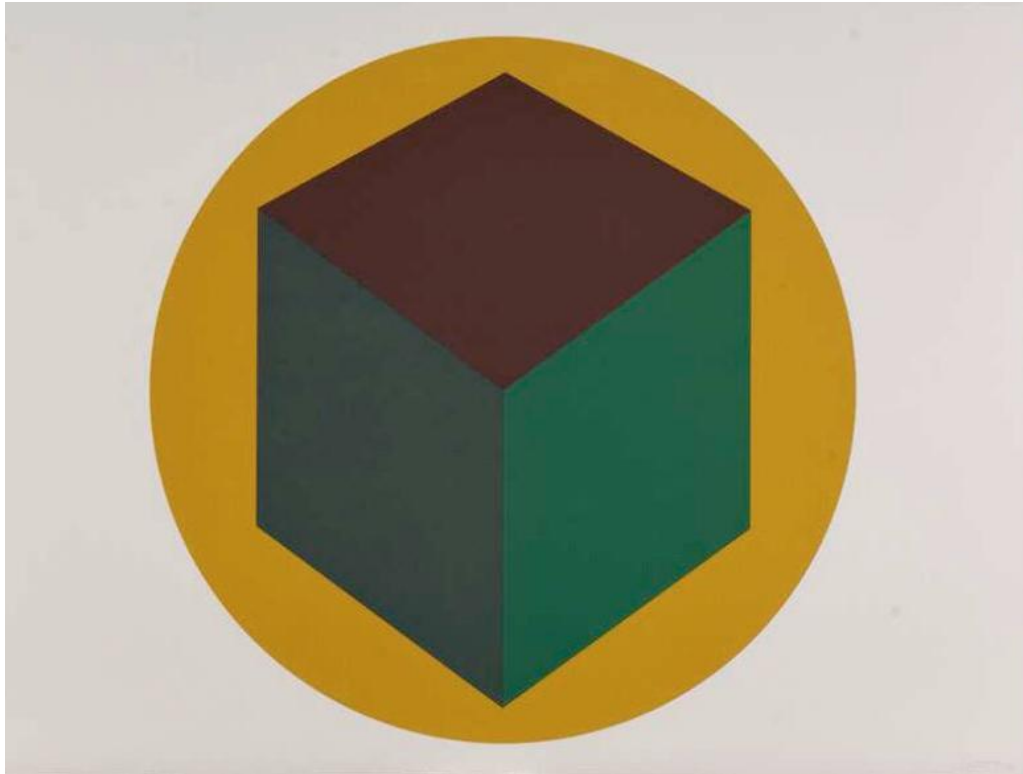

Basic Detail Report

Title: Centered Cube with a Yellow Circle

Date: 1987

Primary Maker: com.gallerysystems.emuseum.core.entities.RecordXPerson@3e97e

Medium: Silkscreen

Dimensions: Image Size: 20 x 20 inches (50.8 x 50.8 cm) Paper Size: 22 x 30 inches (55.8 x 76.2 cm)