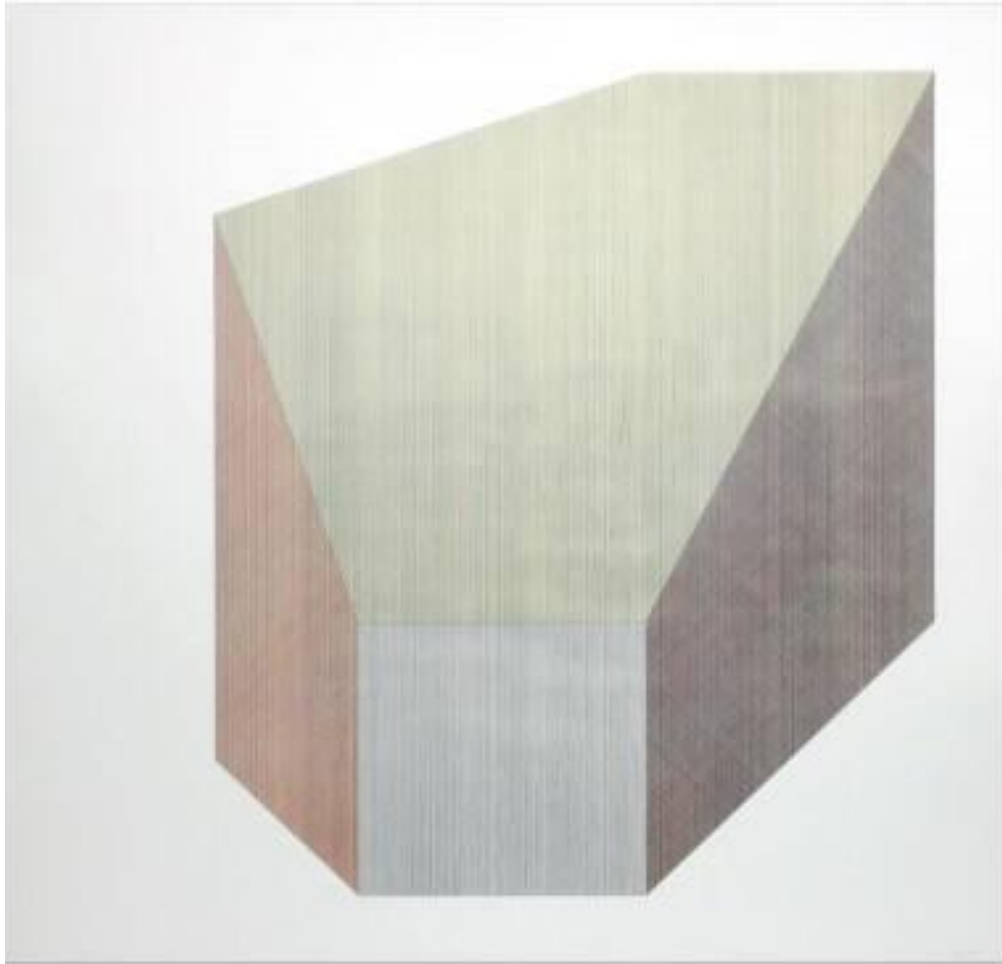

Basic Detail Report

Title: Form Derived from a Cube with Lines in Four Directions and Four Colors

Date: 1984

Primary Maker: com.gallerysystems.emuseum.core.entities.RecordXPerson@3e96c

Medium: Silkscreen

Dimensions: Image Size: 36 x 36 inches (91.8 x 91.8 cm) Paper Size: 42 x 42 inches (107.0 x 107.0 cm)