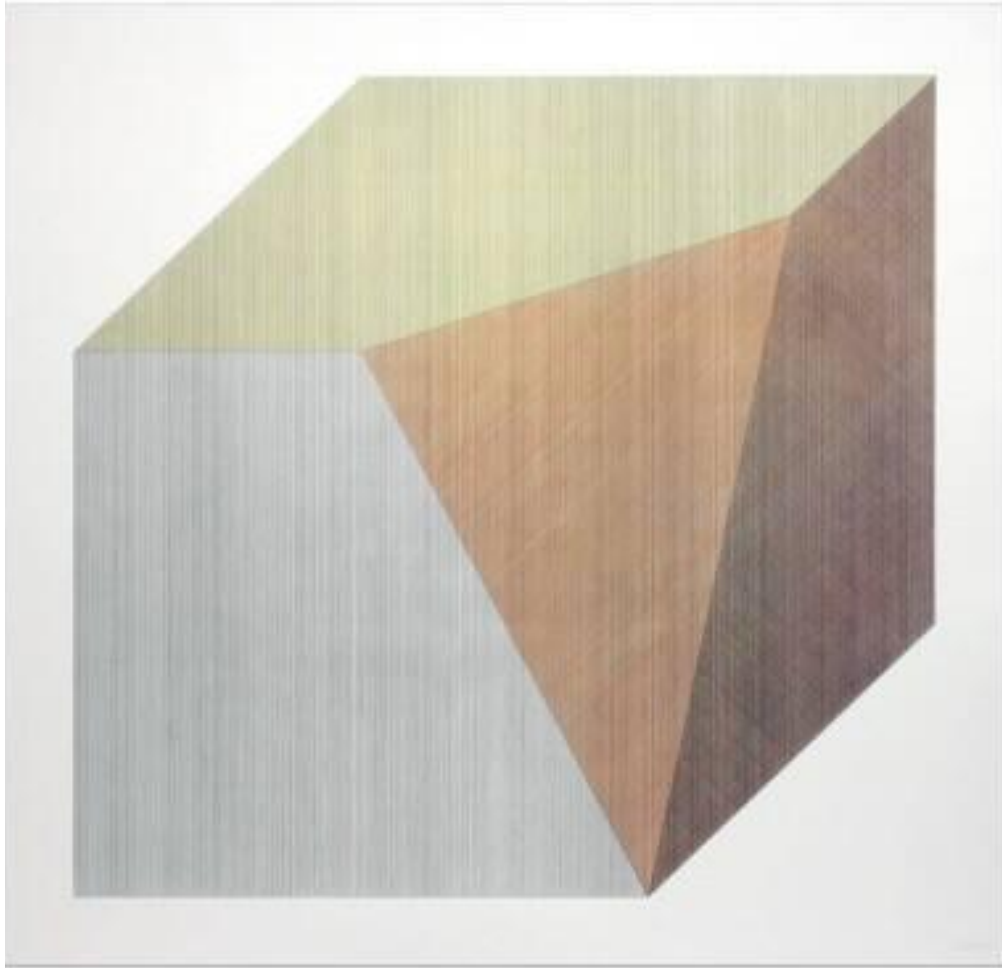

Basic Detail Report

Title: Isometric Cube with Lines in Four Directions and Four Colors

Date: 1983

Primary Maker: com.gallerysystems.emuseum.core.entities.RecordXPerson@3e969

Medium: Silkscreen

Dimensions: Image Size: 40 x 40 inches (101.6 x 101.6 cm) Paper Size: 42 x 42 inches (106.7 x 106.7 cm)