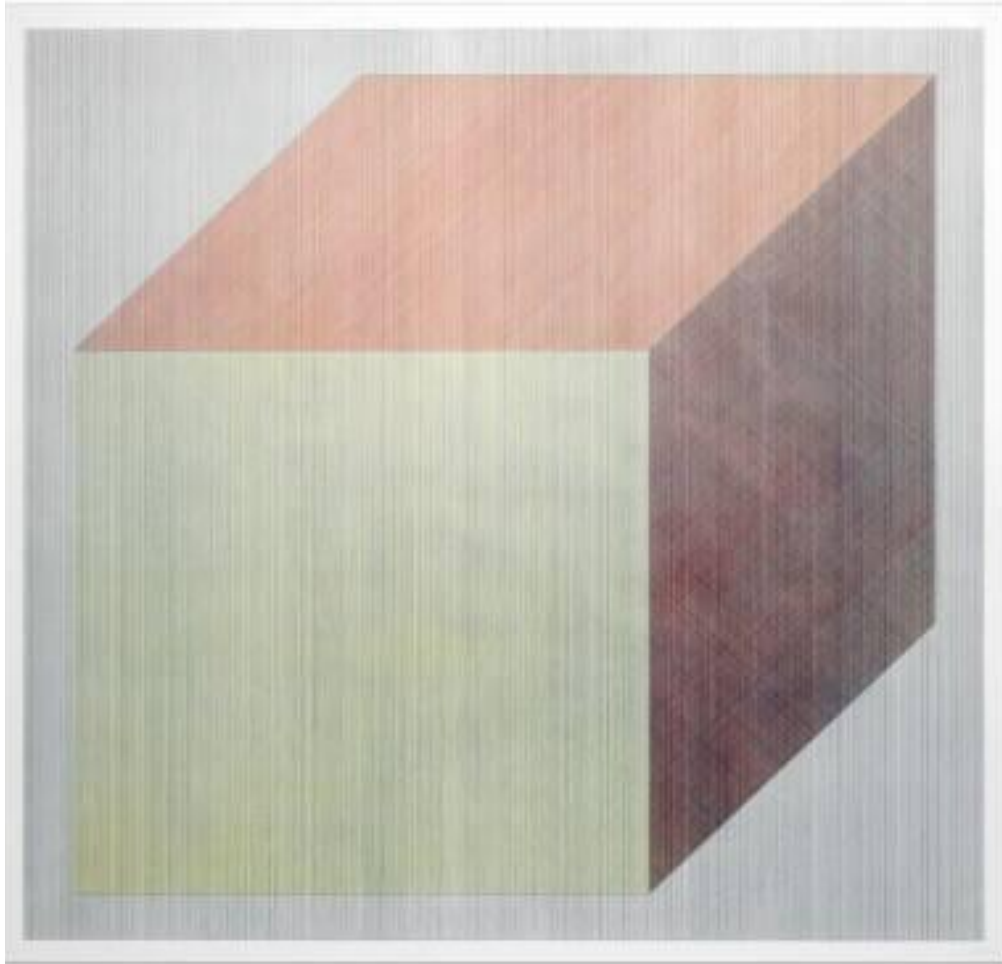

Basic Detail Report

Title: Isometric Cube with Lines in Four Directions & Four Colors

Date: 1983

Primary Maker: com.gallerysystems.emuseum.core.entities.RecordXPerson@3e968

Medium: Silkscreen

Description: Isometric Cube with Lines in Four Directions & Four Colors

Dimensions: Image Size: 40 x 40 inches (101.6 x 101.6 cm) Paper Size: 42 x 42 inches (106.7 x 106.7 cm)