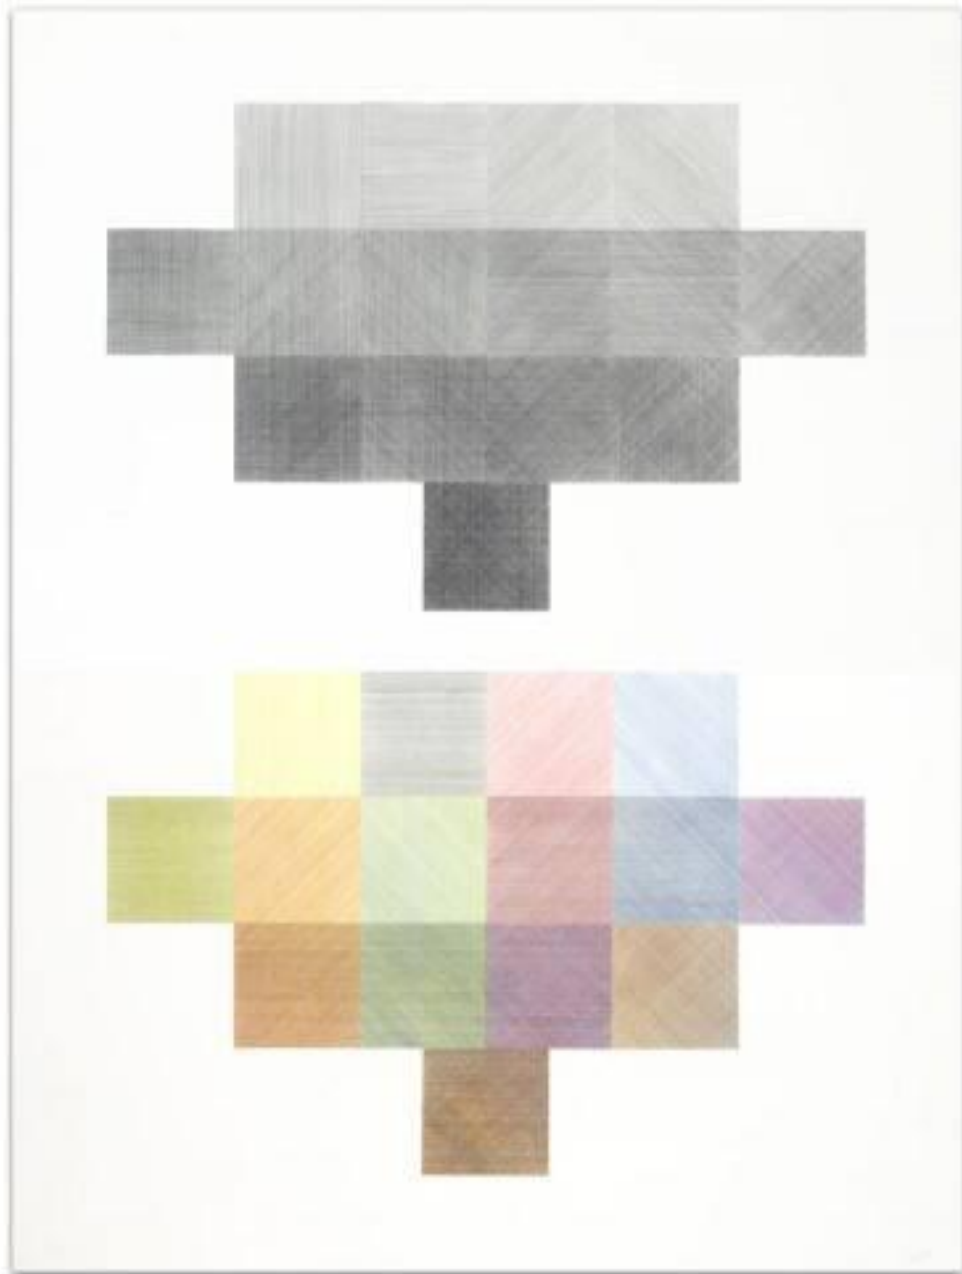

Basic Detail Report

Basic Detail Report

Title: Double Composite

Date: 1971

Primary Maker: com.gallerysystems.emuseum.core.entities.RecordXPerson@3e950

Medium: Silkscreen

Description: Framed

Dimensions: Image Size: 34 x 24 inches (86.7 x 61.3 cm) Paper Size: 40 x 30 inches (101.6 x 76.2 cm)