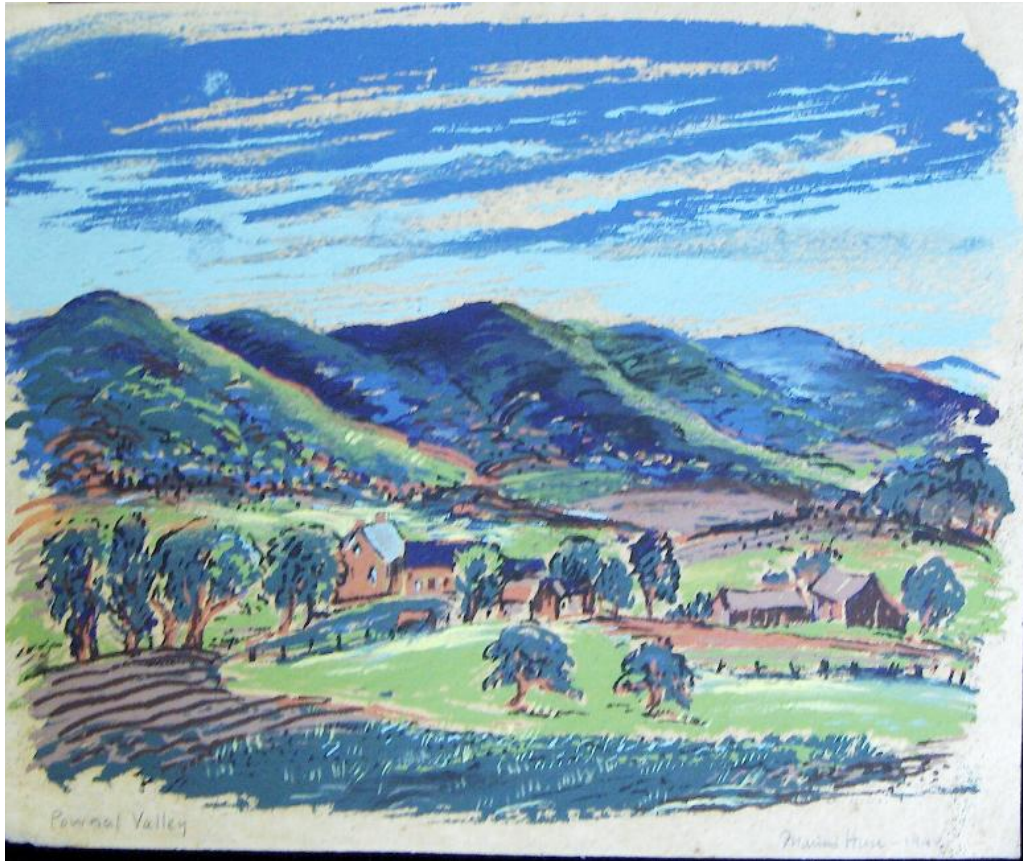

Basic Detail Report

Title: Pownal Valley

Date: 1940

Primary Maker: com.gallerysystems.emuseum.core.entities.RecordXPerson@3e58c

Medium: Silkscreen print on paper

Description: Farm in valley, blue green hills, two tone blue sky

Dimensions: 7 x 9 in. 891.1 is framed; no dimensions; in Bin 11