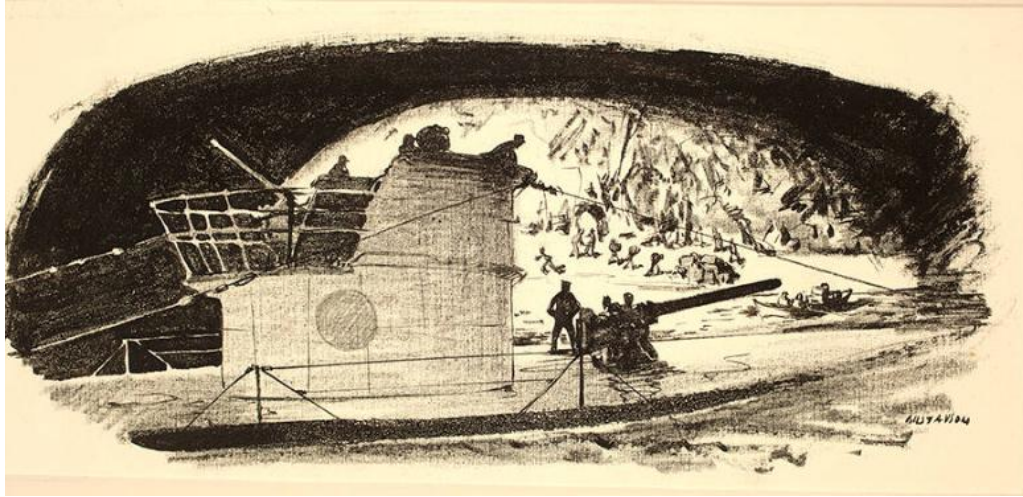

Basic Detail Report

Title: Guadal Canal

Date: Feb 1943

Primary Maker: com.gallerysystems.emuseum.core.entities.RecordXPerson@3e417

Medium: Dry brush on window shade

Dimensions: 6 x 14 in.