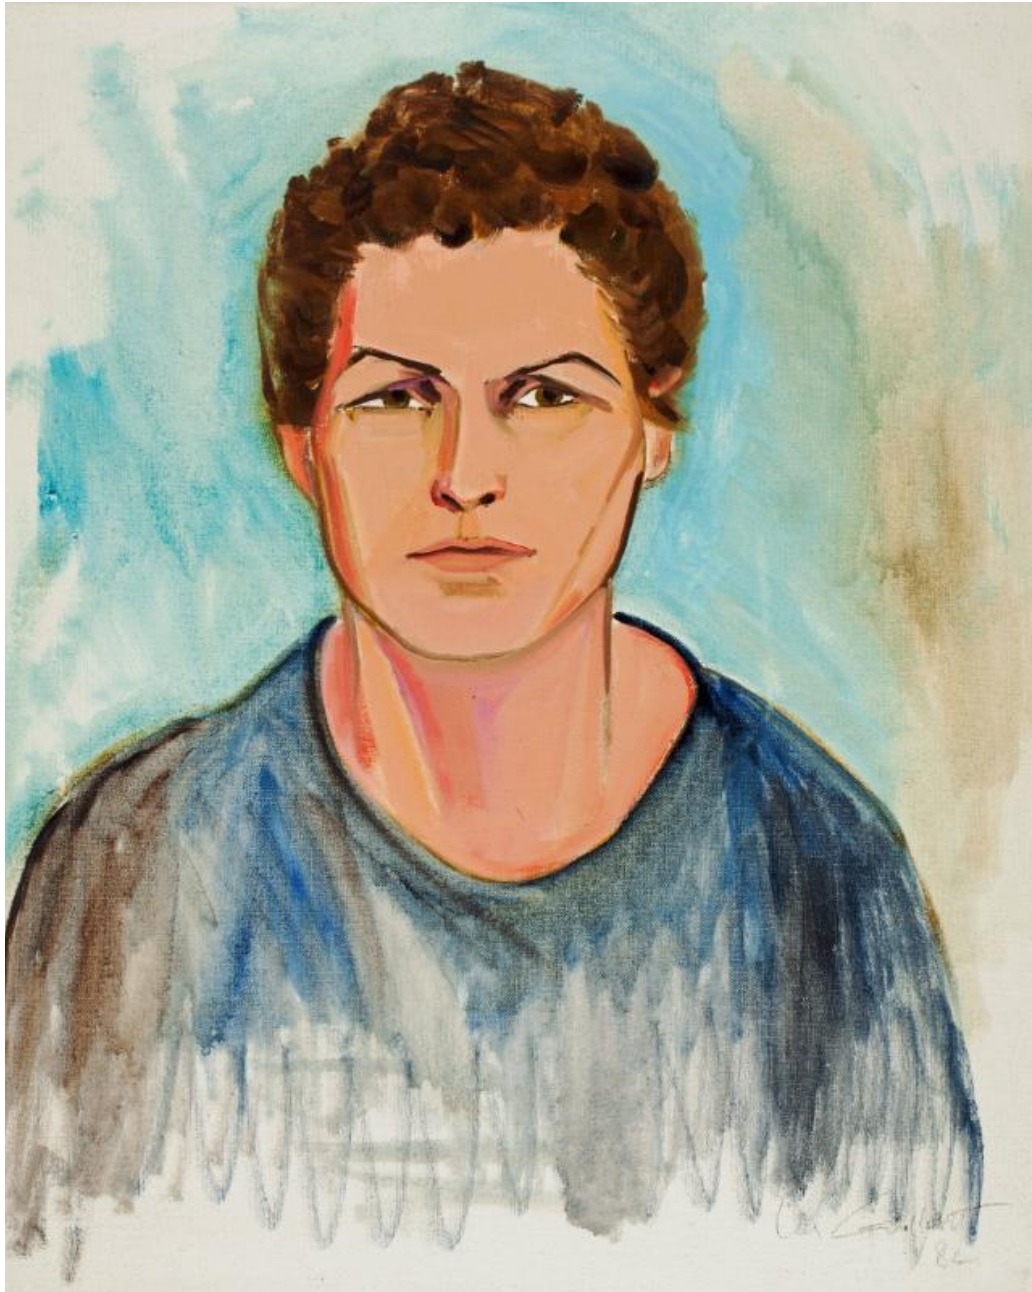

# Basic Detail Report

**Title: Self-Portrait**  
Date: 1982

# Basic Detail Report

Primary Maker: com.gallerysystems.emuseum.core.entities.RecordXPerson@3f4ba

Medium: Oil on canvas

Dimensions: 24 x 20 in.