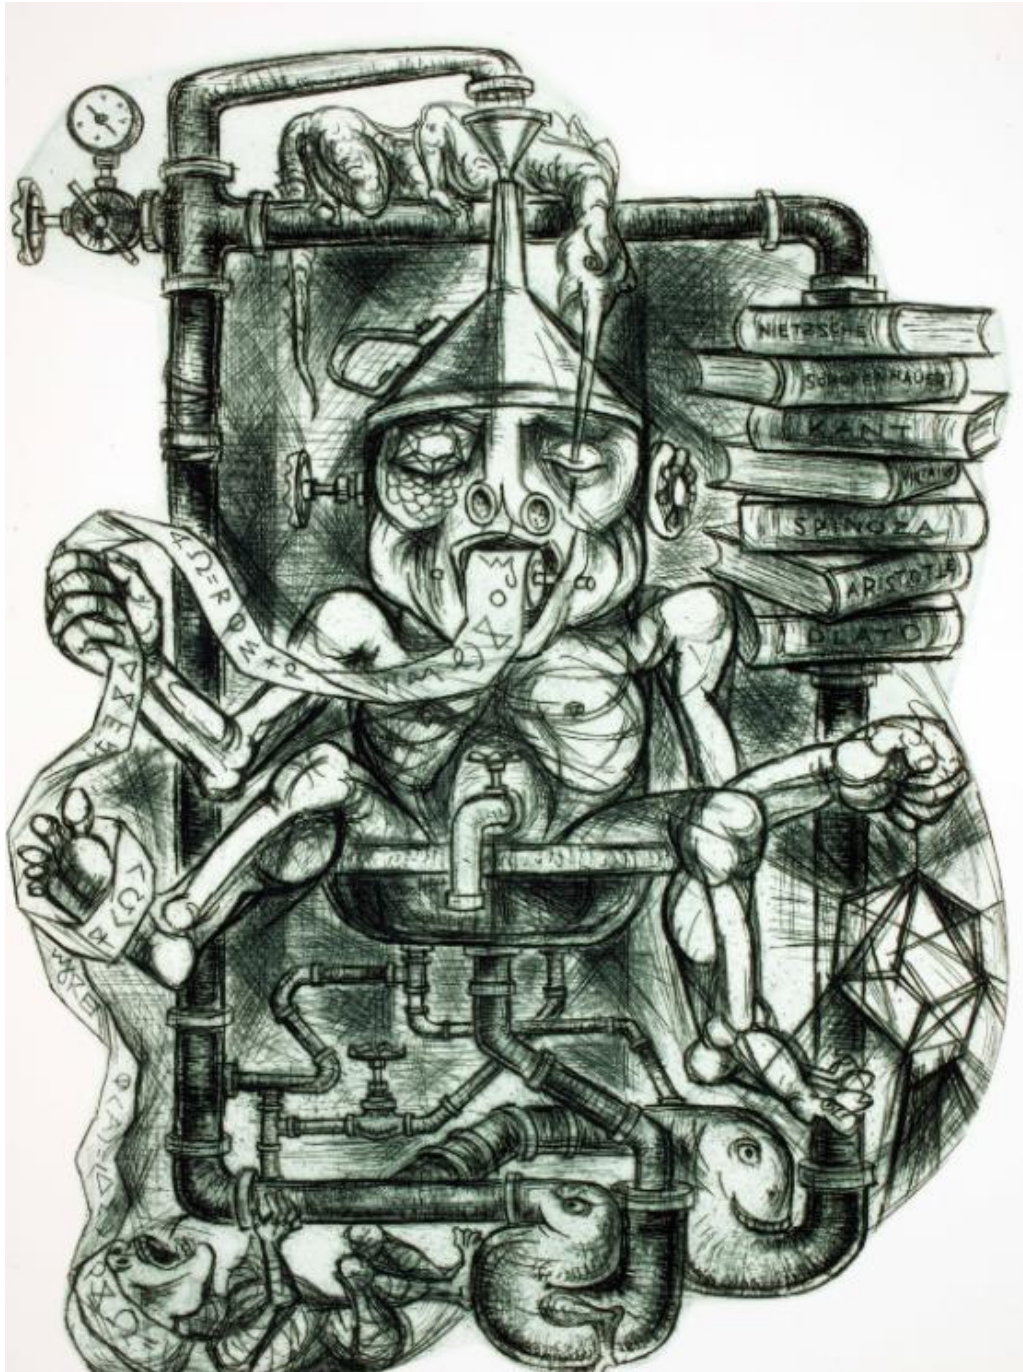

# Basic Detail Report

# Basic Detail Report

**Title: The Philosopher**

Date: 1968

Primary Maker: com.gallerysystems.emuseum.core.entities.RecordXPerson@3f475

Medium: Etching

Description: abstract figure

Dimensions: 9 x 12.5 in.