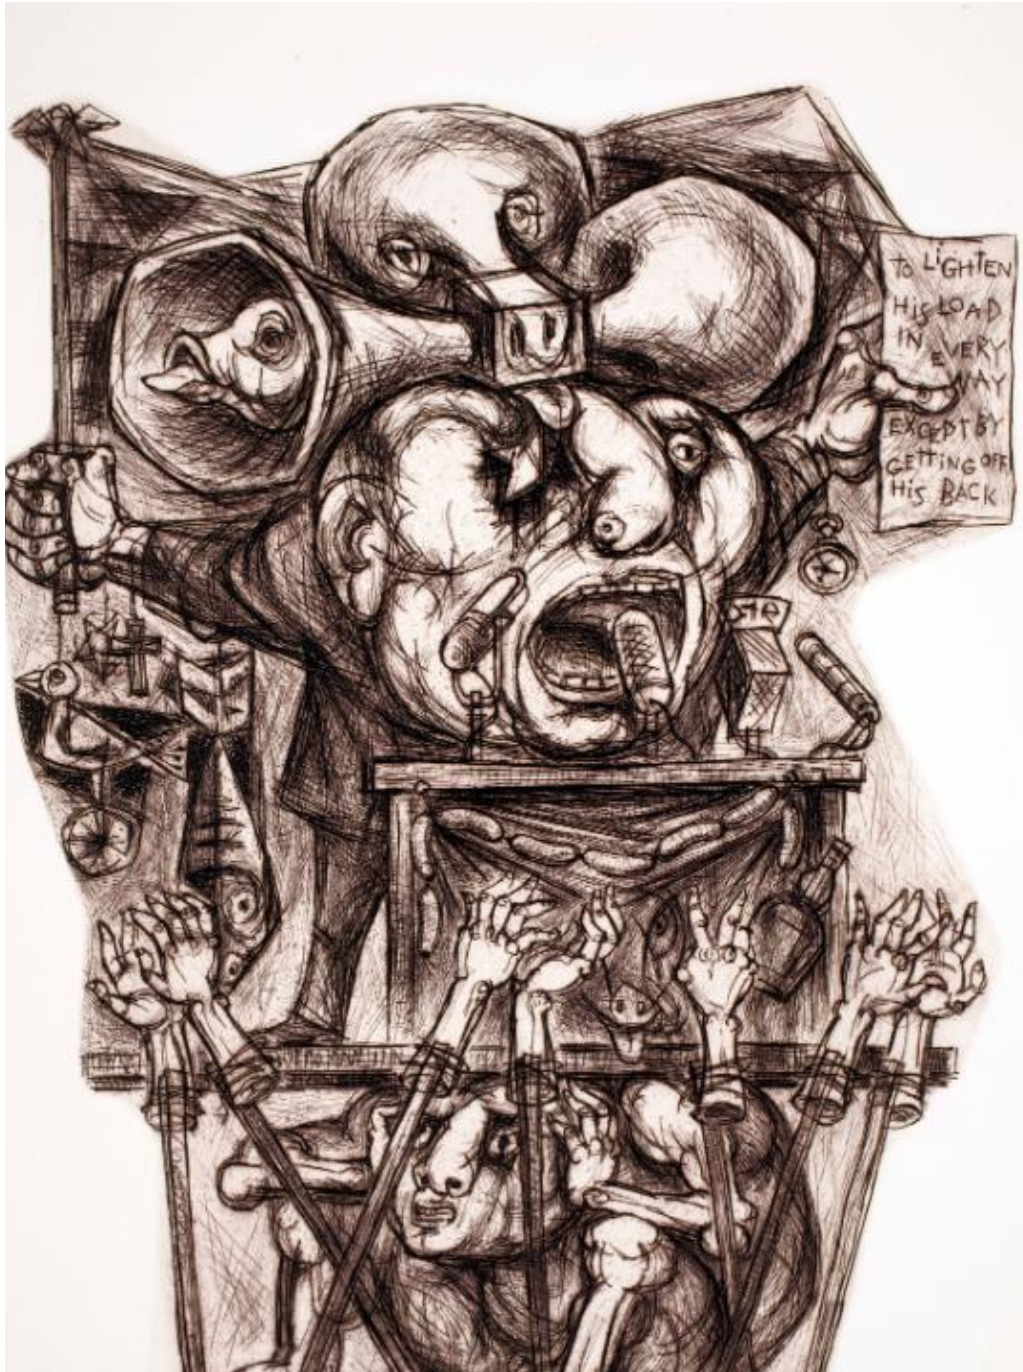

Basic Detail Report

Basic Detail Report

Title: The Politician

Date: 1968

Primary Maker: com.gallerysystems.emuseum.core.entities.RecordXPerson@3f471

Medium: Etching

Description: abstract figure

Dimensions: 9 x 12.5 in.