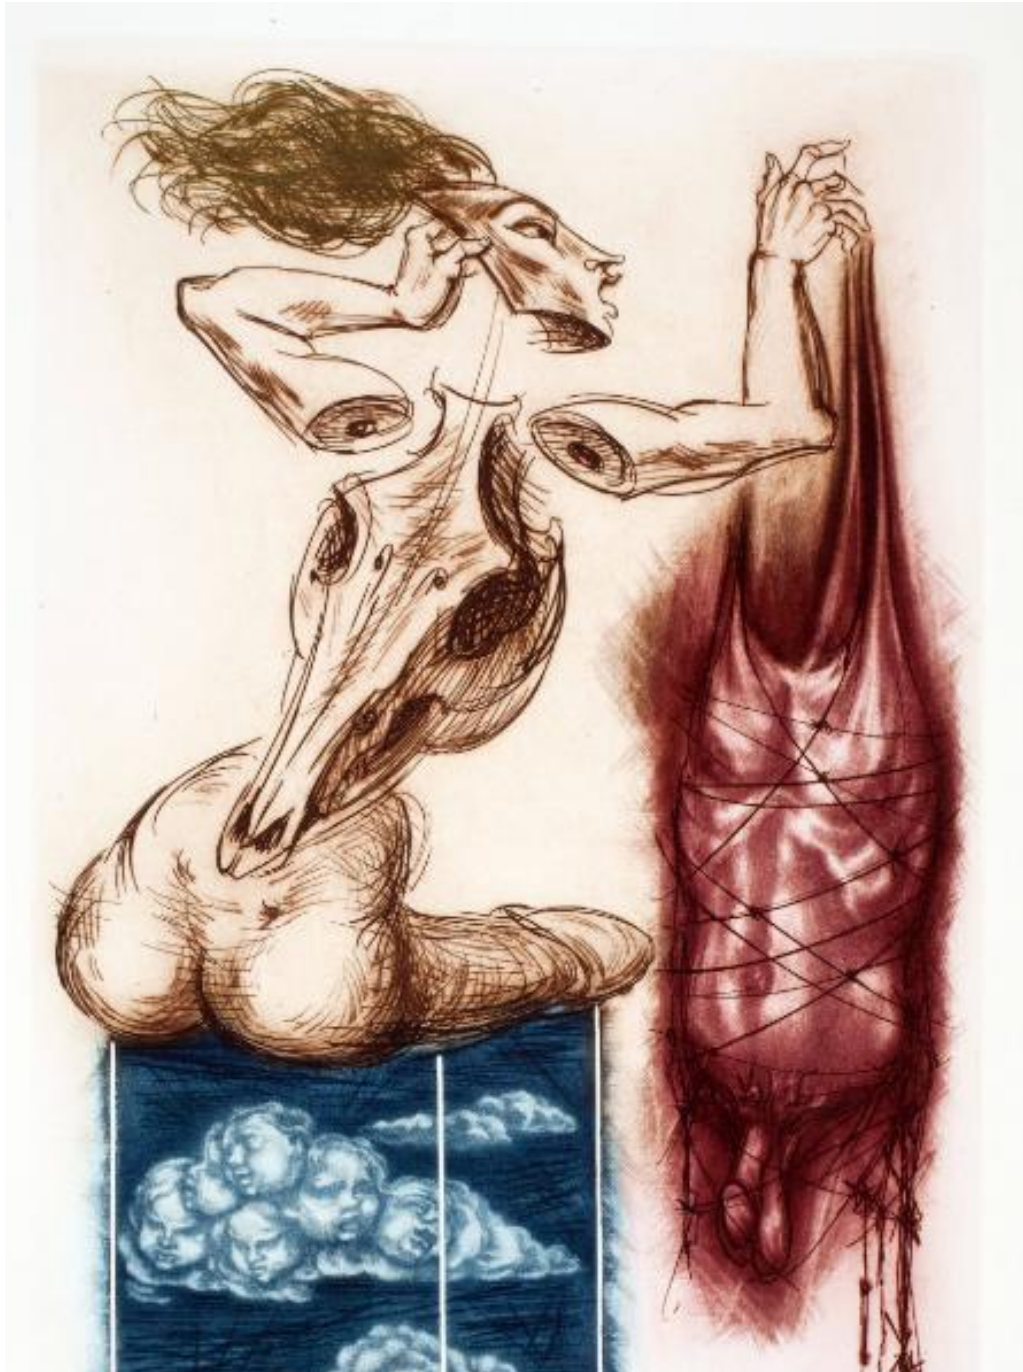

Basic Detail Report

Basic Detail Report

Title: Flesh of the Mystery

Date: 1972

Primary Maker: com.gallerysystems.emuseum.core.entities.RecordXPerson@3f480

Medium: Etching, mezzotint

Dimensions: 15 x 8 in.