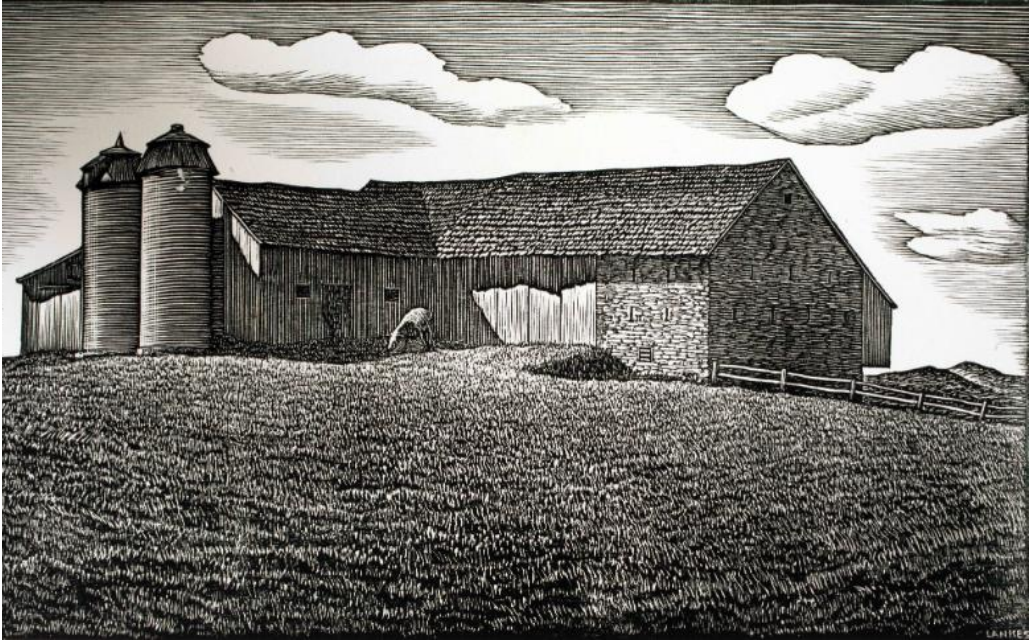

Basic Detail Report

Title: Barn on Road to Mannheim

Date: 1938

Primary Maker: com.gallerysystems.emuseum.core.entities.RecordXPerson@3f44d

Medium: Woodcut

Dimensions: 5 1/4 x 8 in.