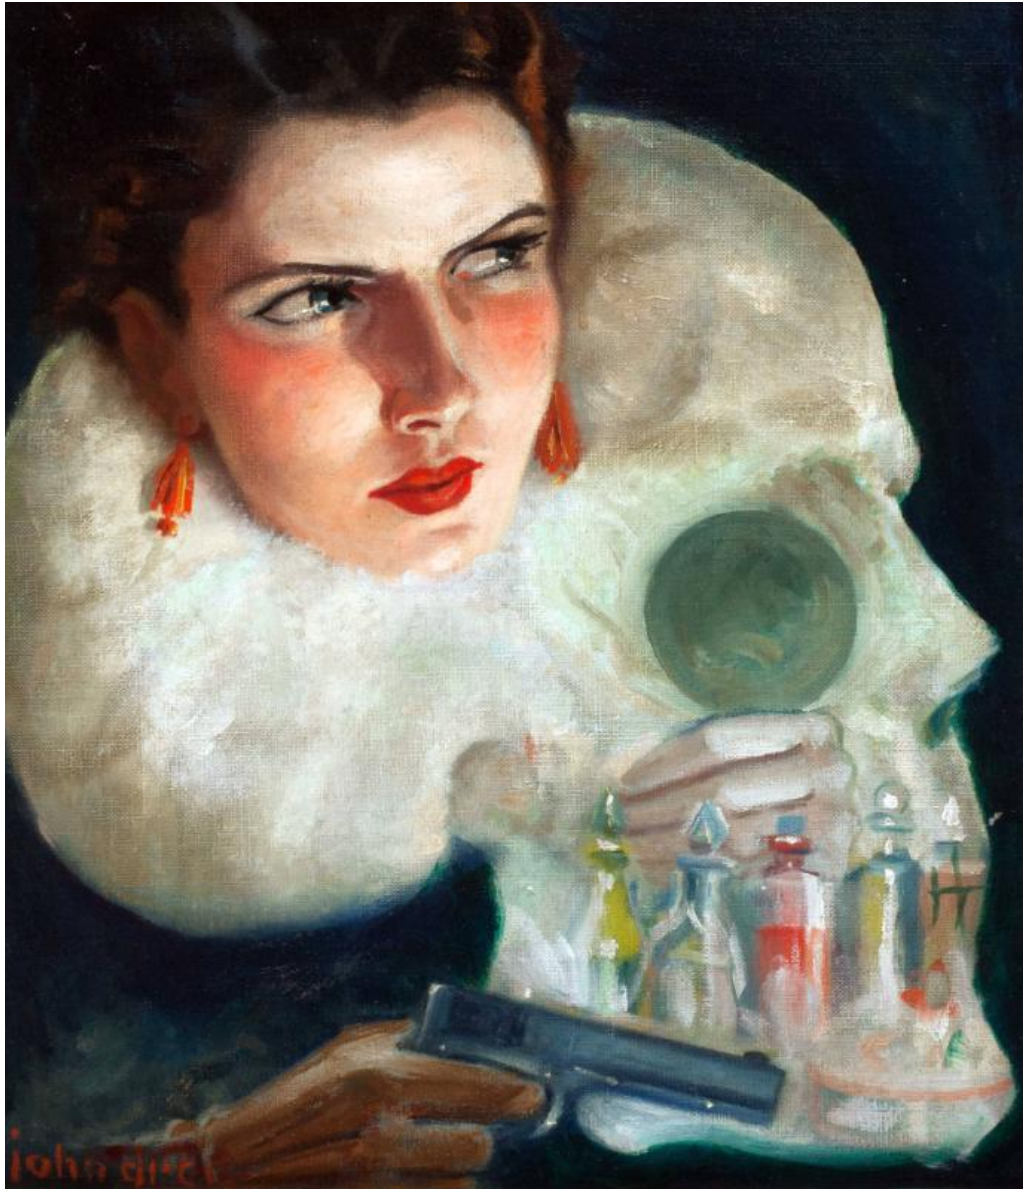

Basic Detail Report

Title: Women in Crime, From Best of Detective Magazine: February 1932

Date: 1932

Primary Maker: com.galleriesystems.emuseum.core.entities.RecordXPerson@3f347

Medium: Oil on canvas

Basic Detail Report

Dimensions: 16 3/4 x 14 1/2 in. Frame Dimension: 31 x 19 in. (78.7 x 48.3 cm) Black wood