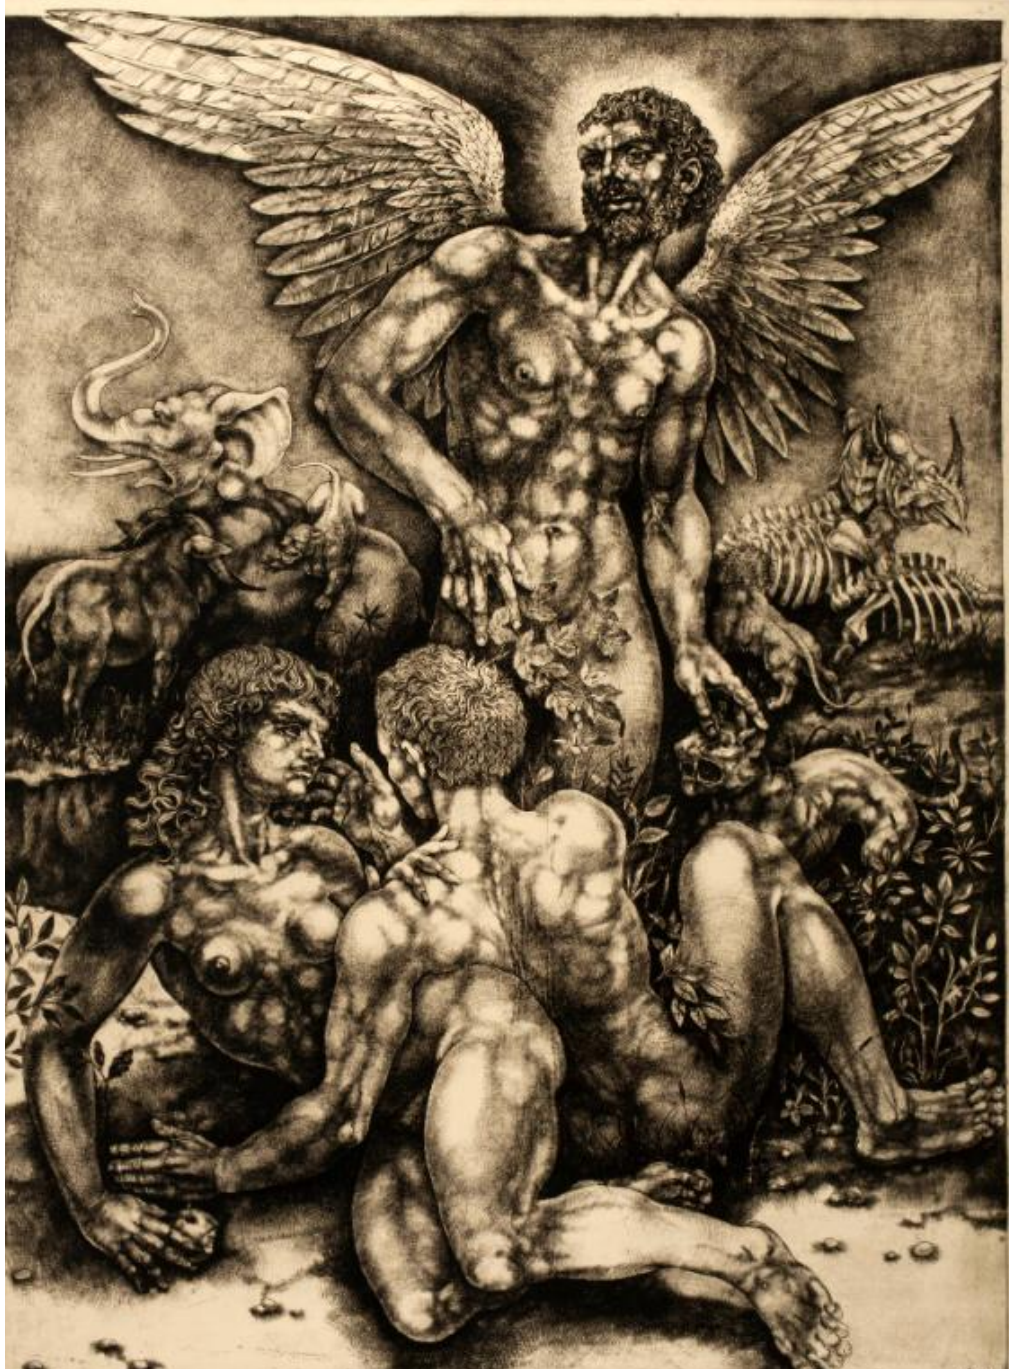

# Basic Detail Report

**Title: The Paradise Lost**

Date: 1982

Primary Maker: com.gallerysystems.emuseum.core.entities.RecordXPerson@3f2c5

Medium: Copper engraving

Dimensions: 19 x 14 in.