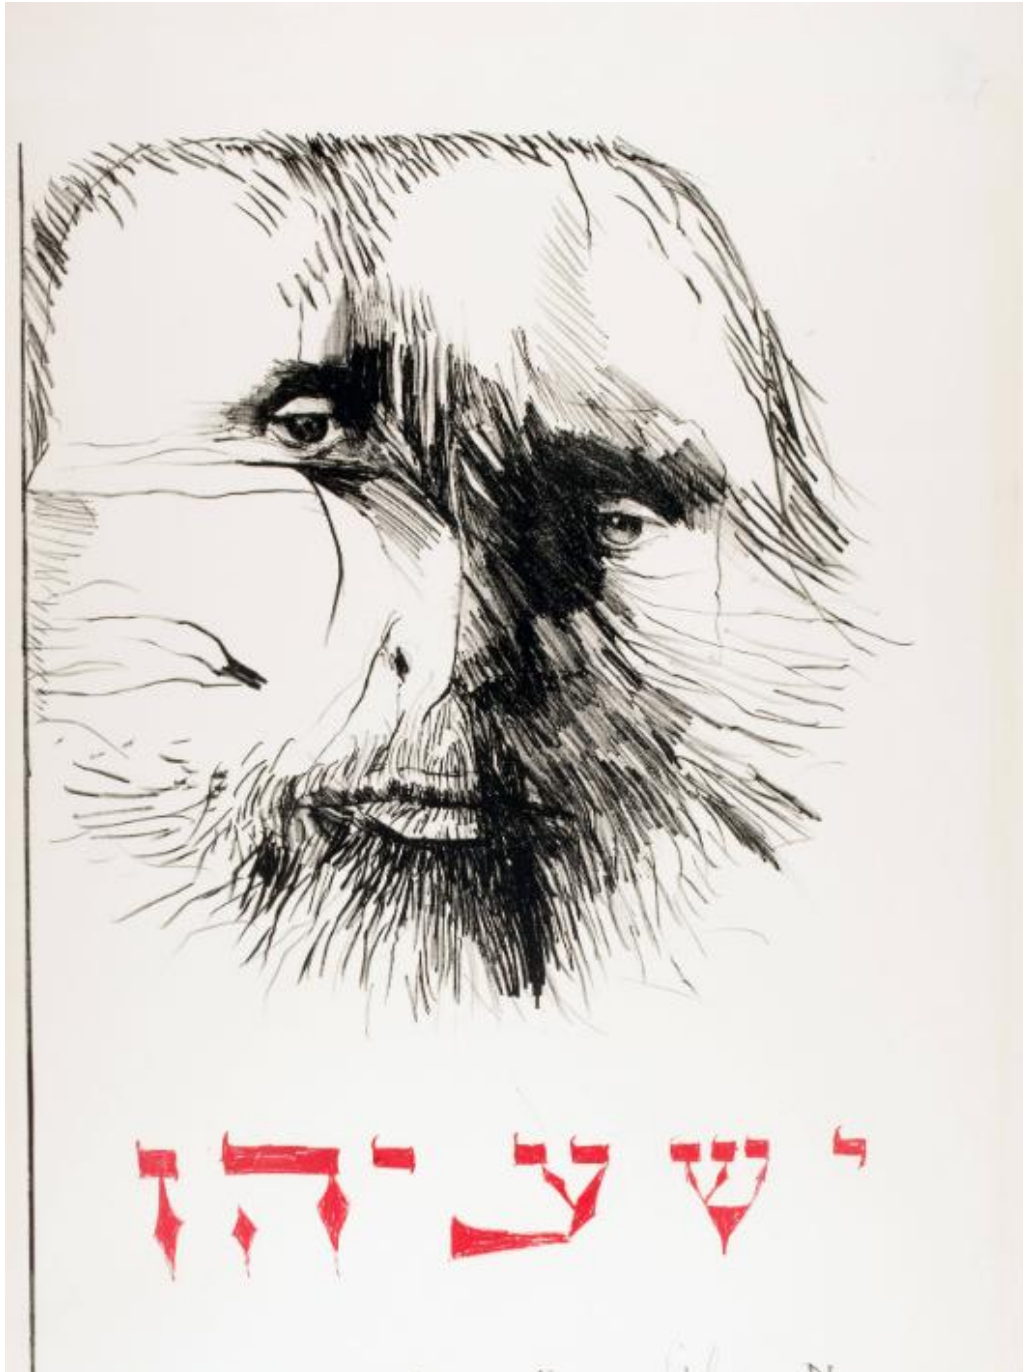

Basic Detail Report

Basic Detail Report

Title: The Two Faces of Isiah

Date: 1942-2000

Primary Maker: com.gallerysystems.emuseum.core.entities.RecordXPerson@3dd57

Medium: Lithograph

Dimensions: 25 x 18 in.