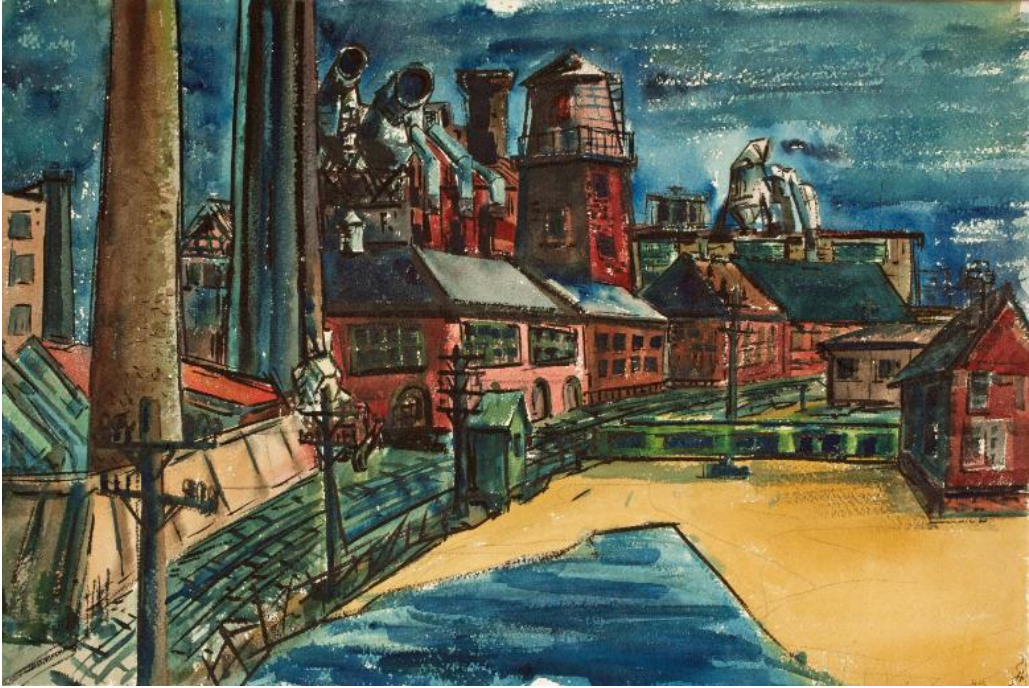

# Basic Detail Report

**Title: Factory Scene**

Date: 1948

Primary Maker: com.gallerysystems.emuseum.core.entities.RecordXPerson@3e287

Medium: Watercolor on paper

Dimensions: 14 1/2 x 22 in.