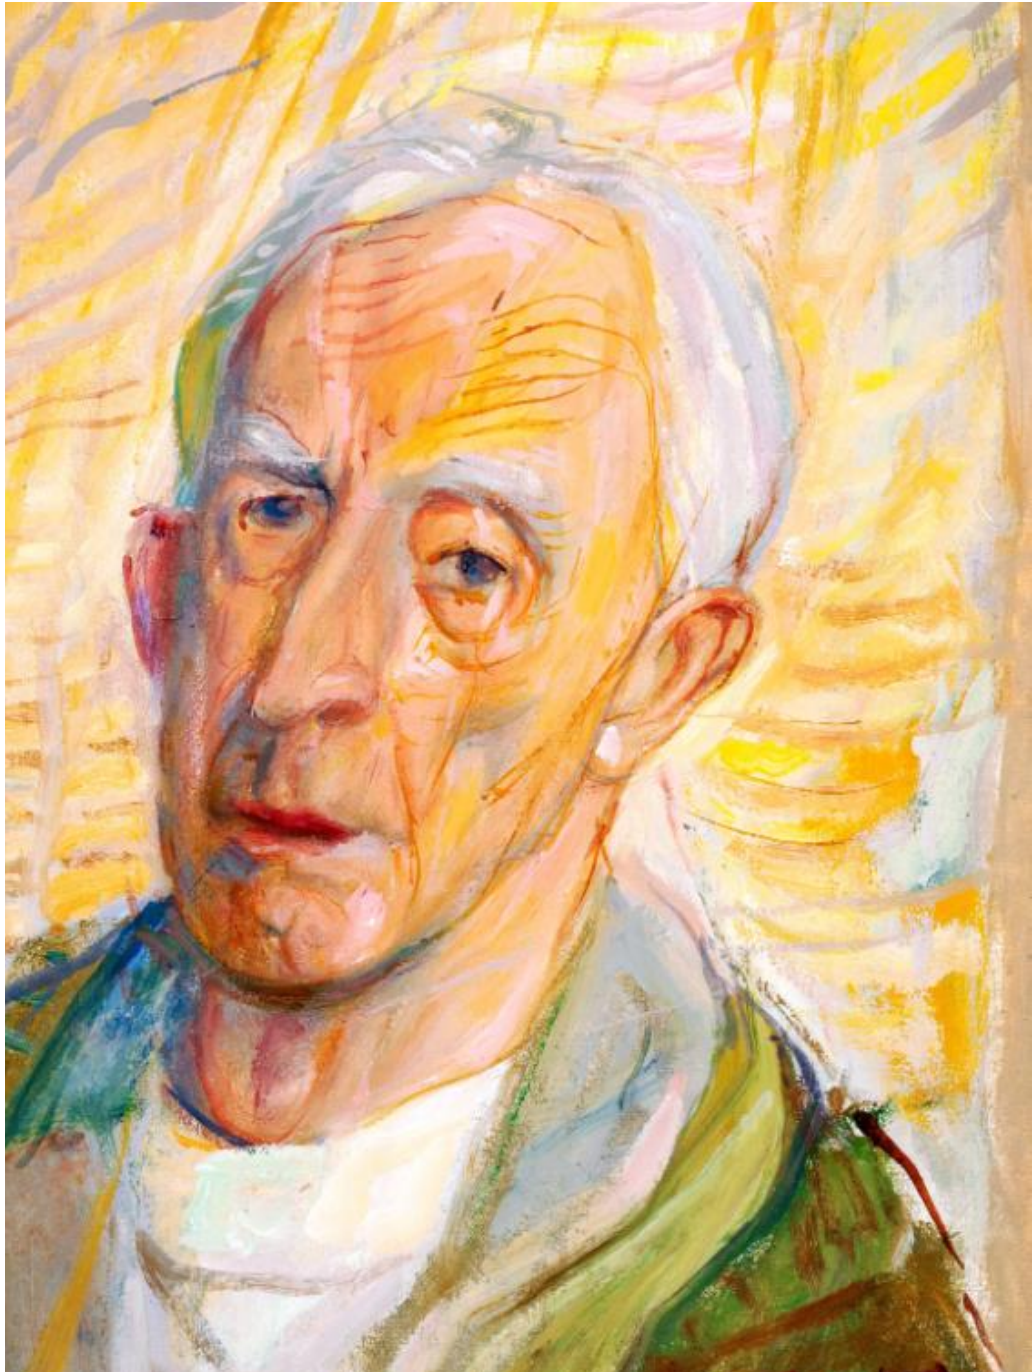

# Basic Detail Report

**Title: Self-Portrait**

Date: 1960-1969

Primary Maker: com.gallerysystems.emuseum.core.entities.RecordXPerson@3e153

Medium: Oil on canvas

Dimensions: 20 x 14 in.