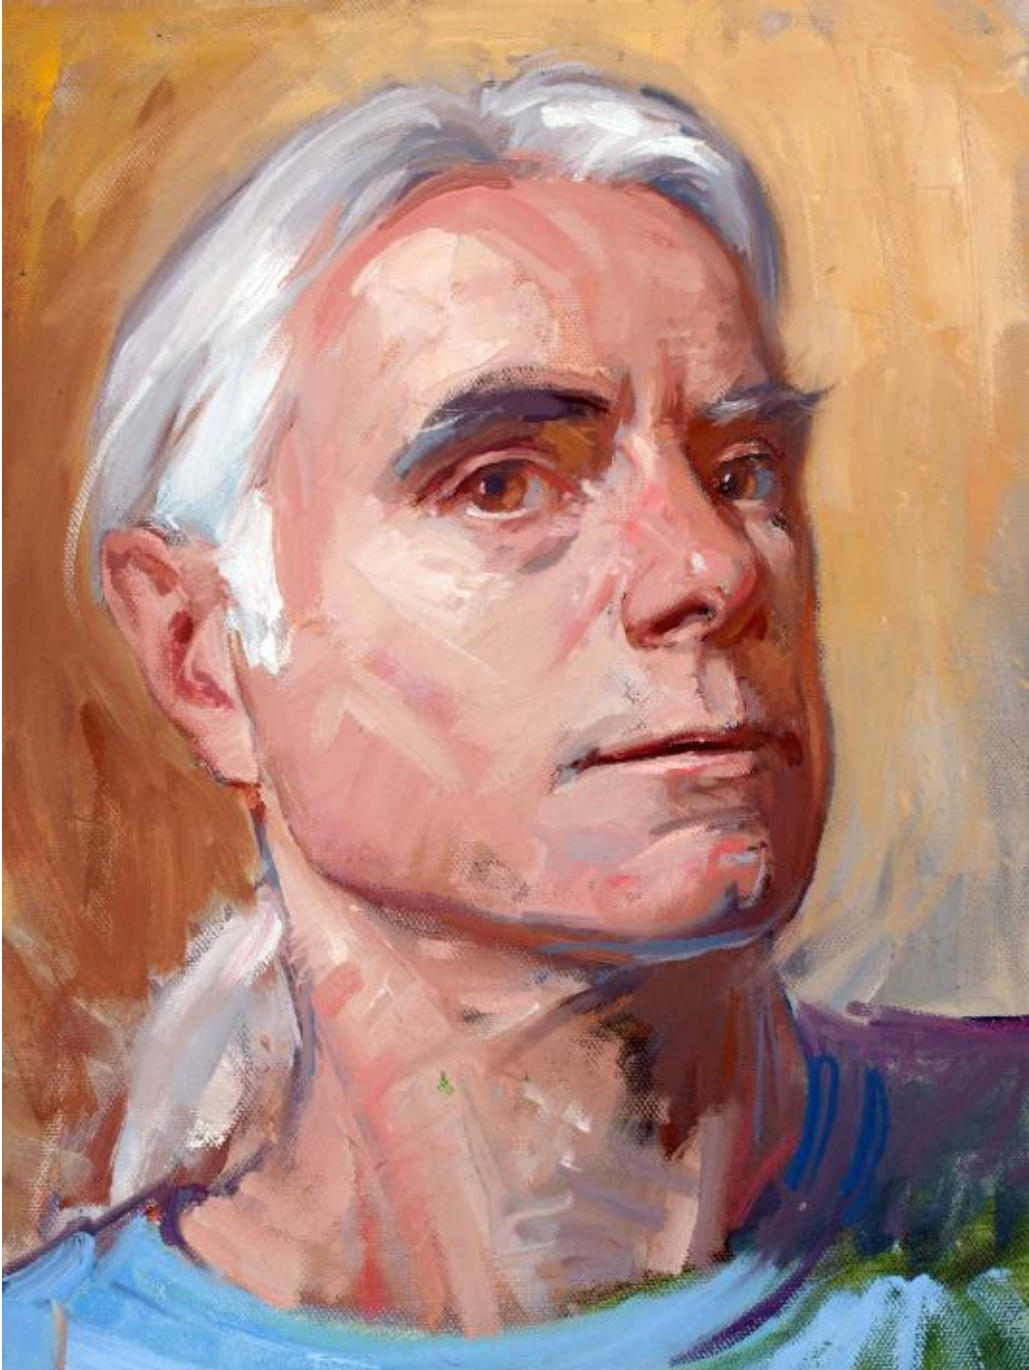

# Basic Detail Report

**Title: Self-Portrait**

Date: n.d.

Primary Maker: com.gallerysystems.emuseum.core.entities.RecordXPerson@3e371

Medium: Acrylic on canvas

Description: This double portrait contrasts the physical characteristics of the artist and his recently deceased father. The two have the same builds and facial types. Each wears a similar t-shirt and denims. Thus, by implication, the older man also would appear to have molded his son's attitudes and personality traits. Often it is said we became, in time, our parents.

Dimensions: 10 x 14 in.