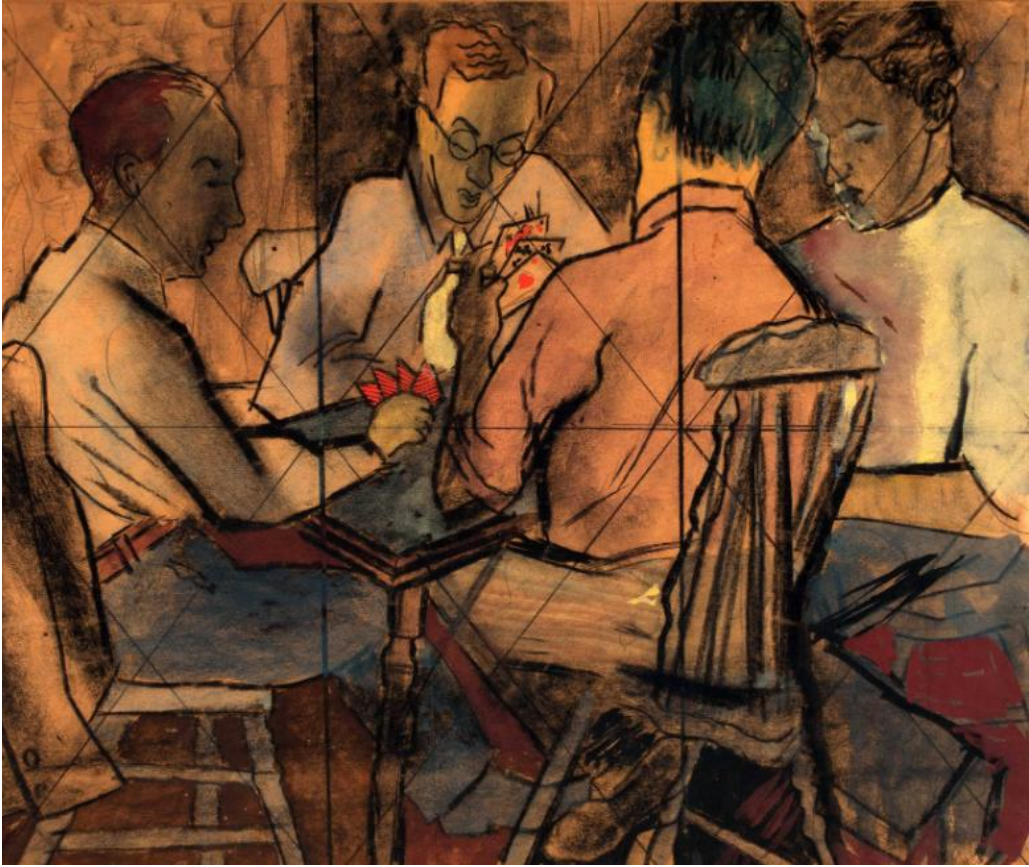

# Basic Detail Report

**Title: Card Players**

Date: c. 1950

Primary Maker: com.gallerysystems.emuseum.core.entities.RecordXPerson@3e62f

Medium: Charcoal and gouache on paper

Dimensions: 13 x 16; 16 x 19 1/2 in.