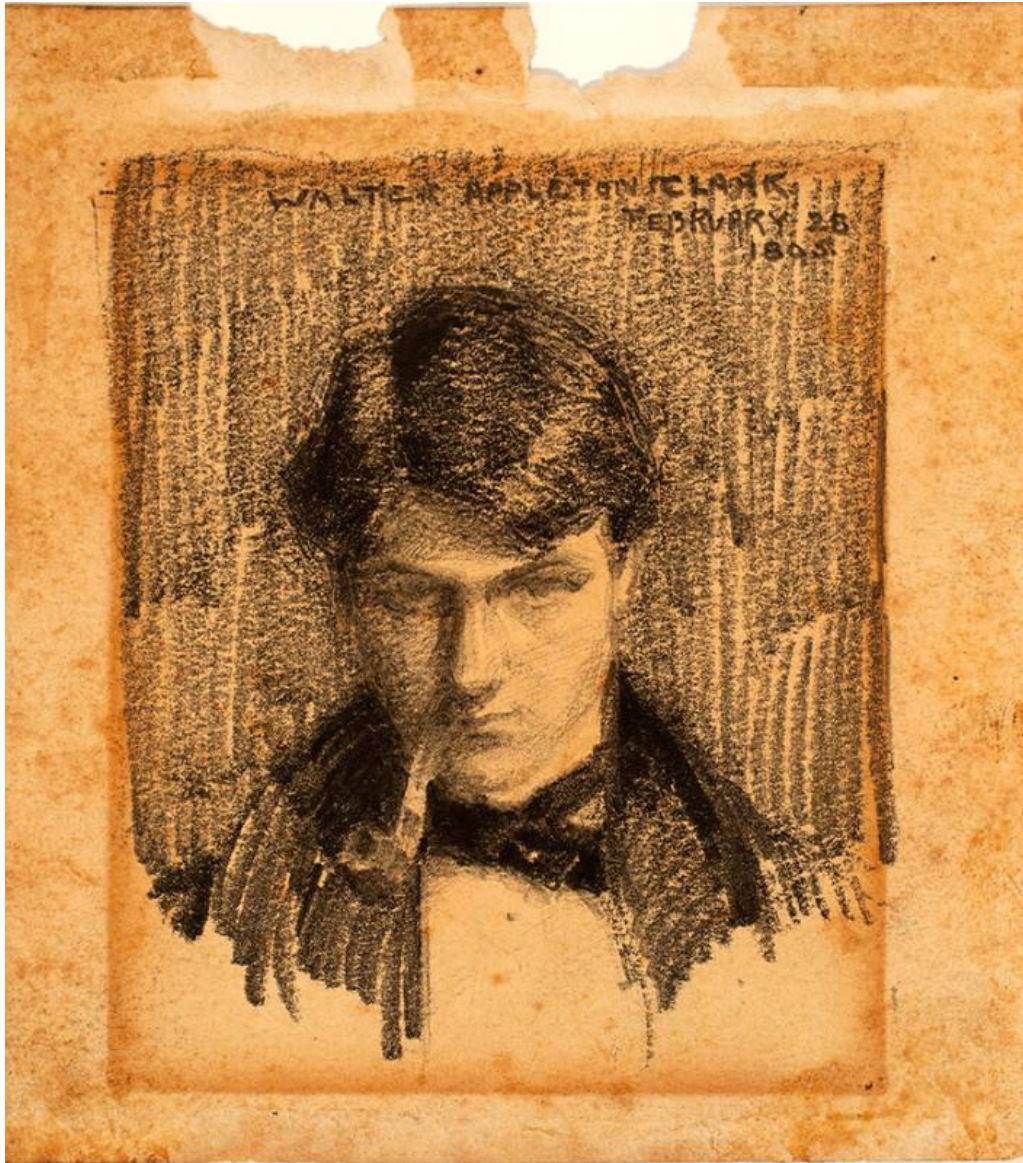

Basic Detail Report

Title: Self Portrait

Date: 1895

Primary Maker: com.gallerysystems.emuseum.core.entities.RecordXPerson@3e0ba

Medium: Graphite on paper

Dimensions: 3 1/4 x 2 3/4 in.