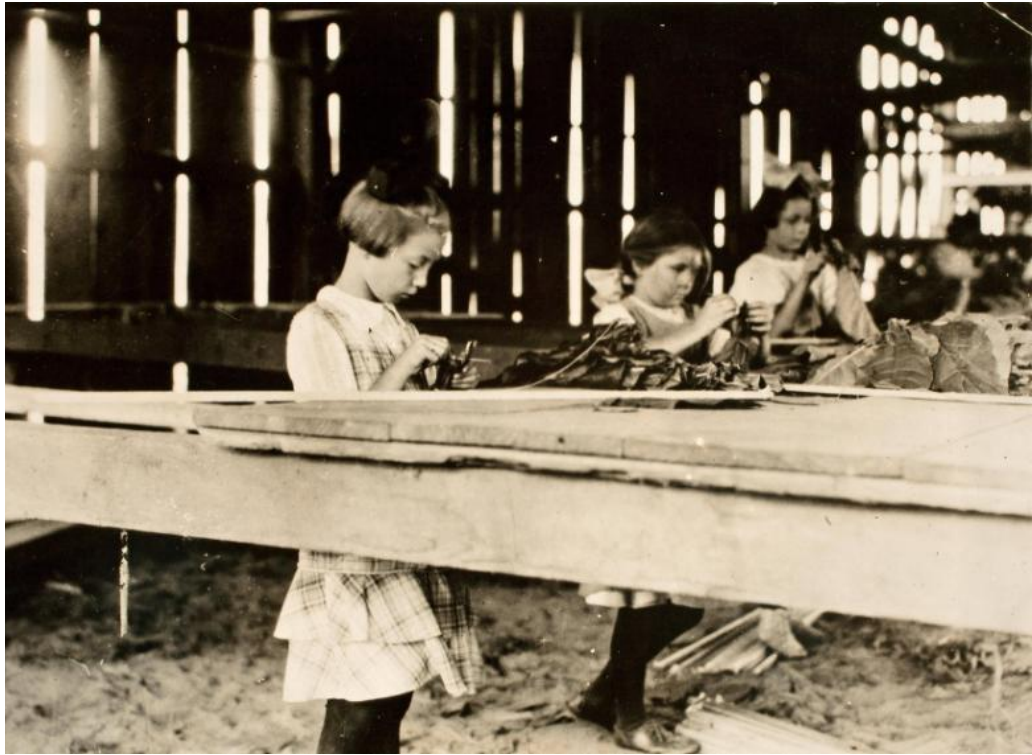

Basic Detail Report

Title: Tobacco Shed, Hawthorne Farm

Date: 1917

Primary Maker: com.gallerysystems.emuseum.core.entities.RecordXPerson@3e4c7

Medium: Gelatin silver print

Description: Hine's photo of a Connecticut Tobacco farm shows several young immigrant girls preparing cigars, illustrating the exploitation of children in early twentieth-century America.