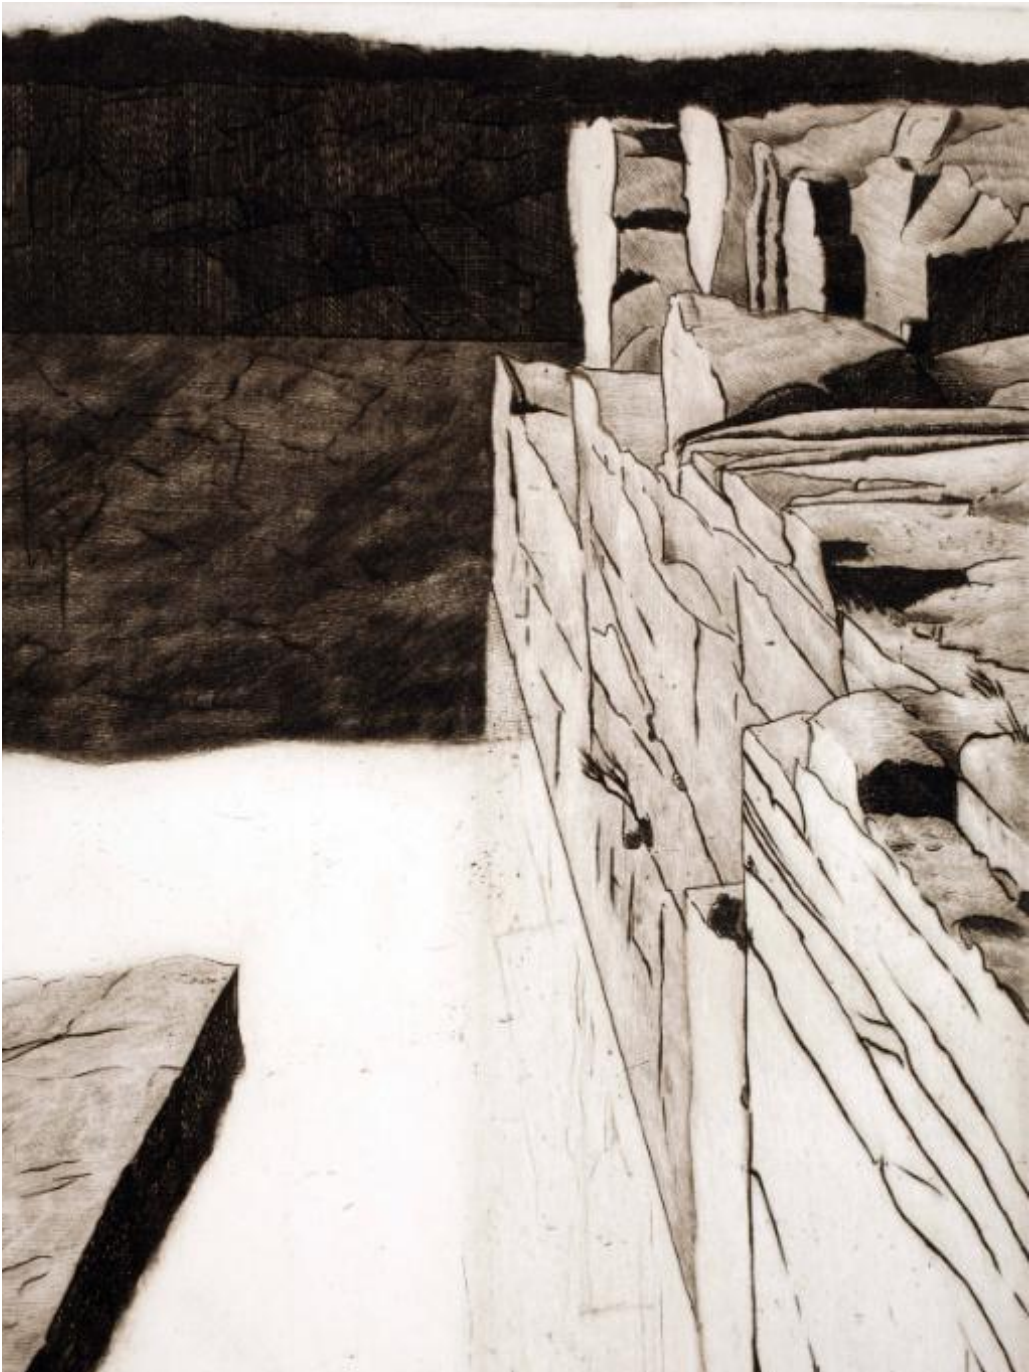

# Basic Detail Report

**Title: The Quarry I (Cape Ann), (Cape Ann Series)**

Date: 1972

Primary Maker: com.gallerysystems.emuseum.core.entities.RecordXPerson@3eedc

Medium: Intaglio etching

Description: rocky landscape

Dimensions: 9 1/4 x 6 in.