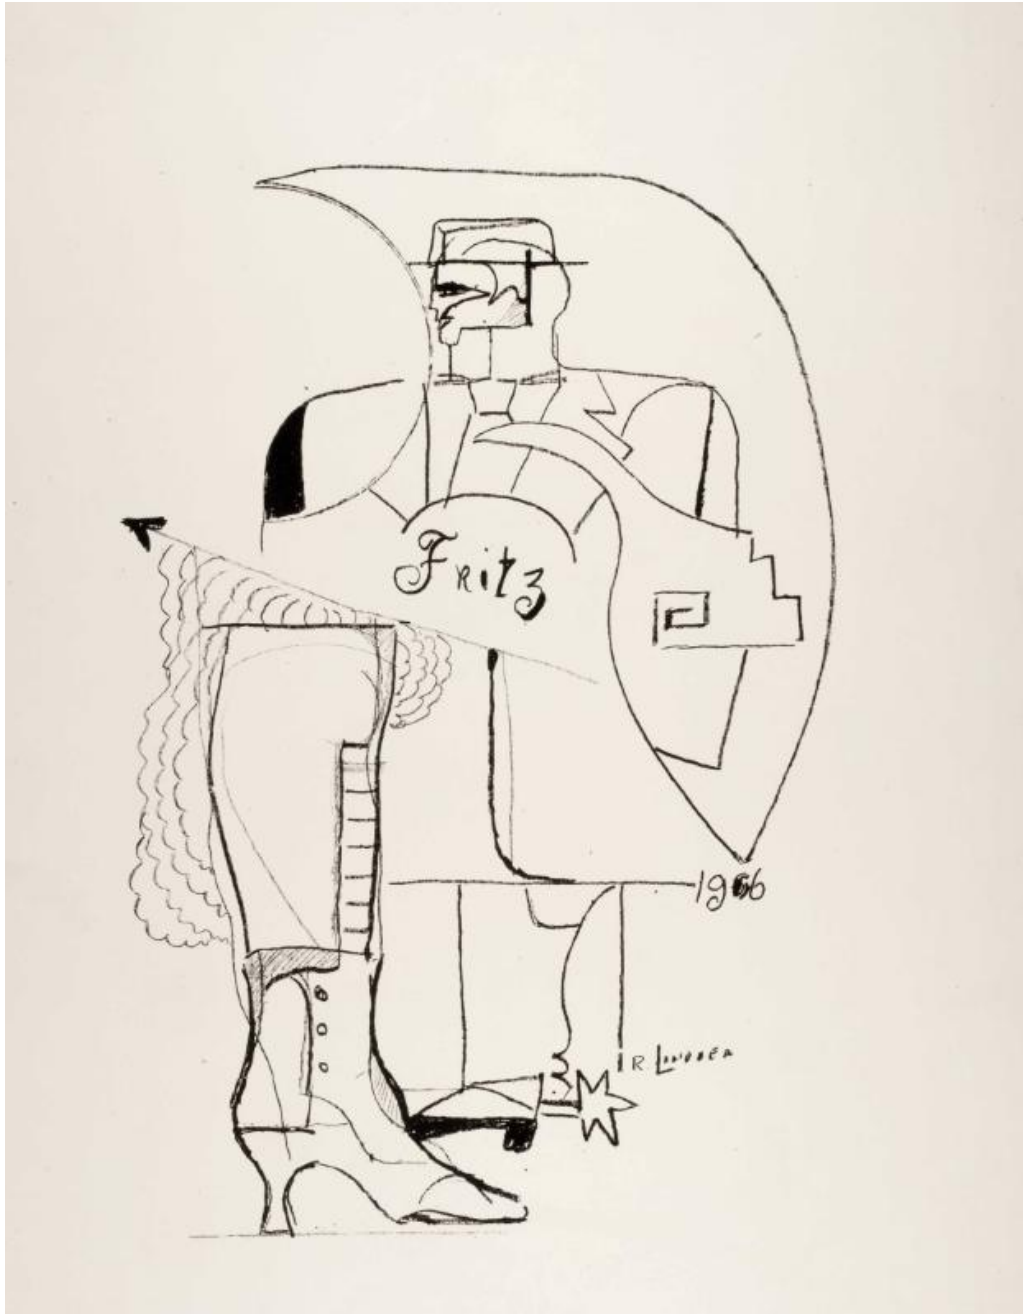

Basic Detail Report

Title: [Fritz]

Basic Detail Report

Date: 1966

Primary Maker: com.gallerysystems.emuseum.core.entities.RecordXPerson@3ea33

Medium: Lithograph

Dimensions: 19 5/8 x 13 1/4 in.