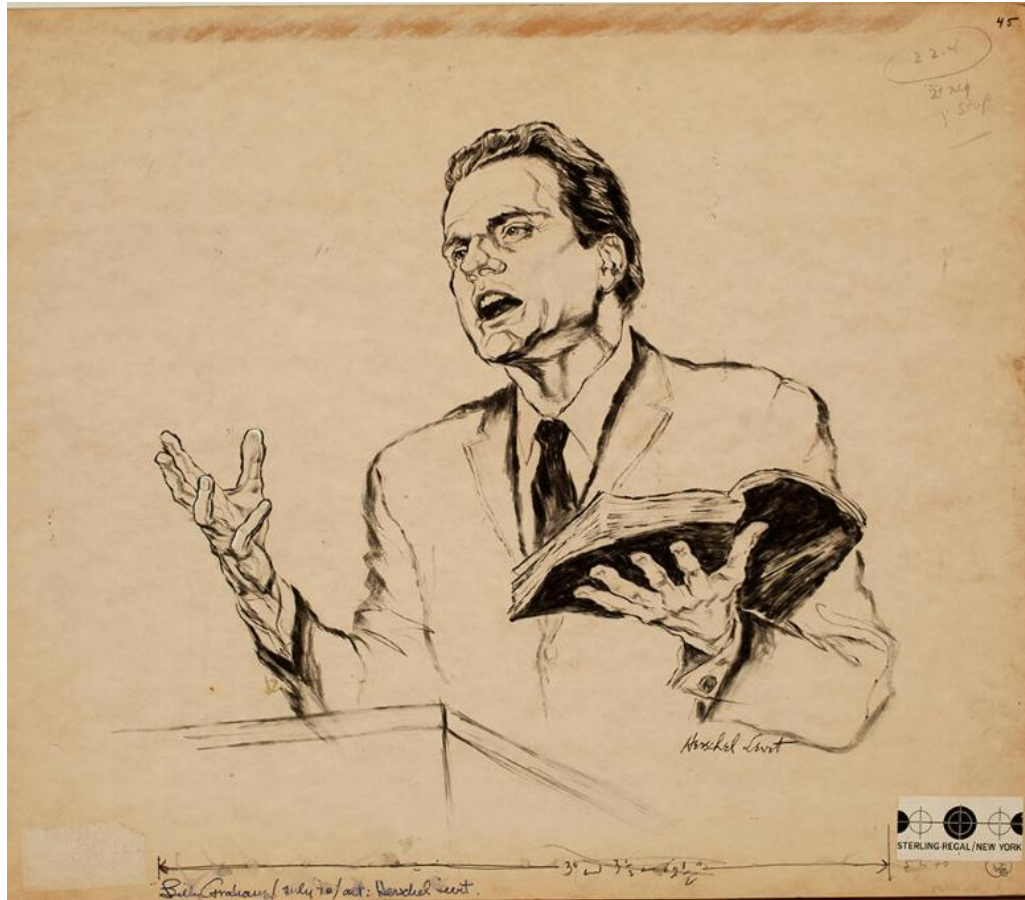

Basic Detail Report

Title: Billy Graham

Date: 1970

Primary Maker: com.gallerysystems.emuseum.core.entities.RecordXPerson@3e7f2

Medium: Marker on

Dimensions: 19 1/4 x 22 1/2 in.