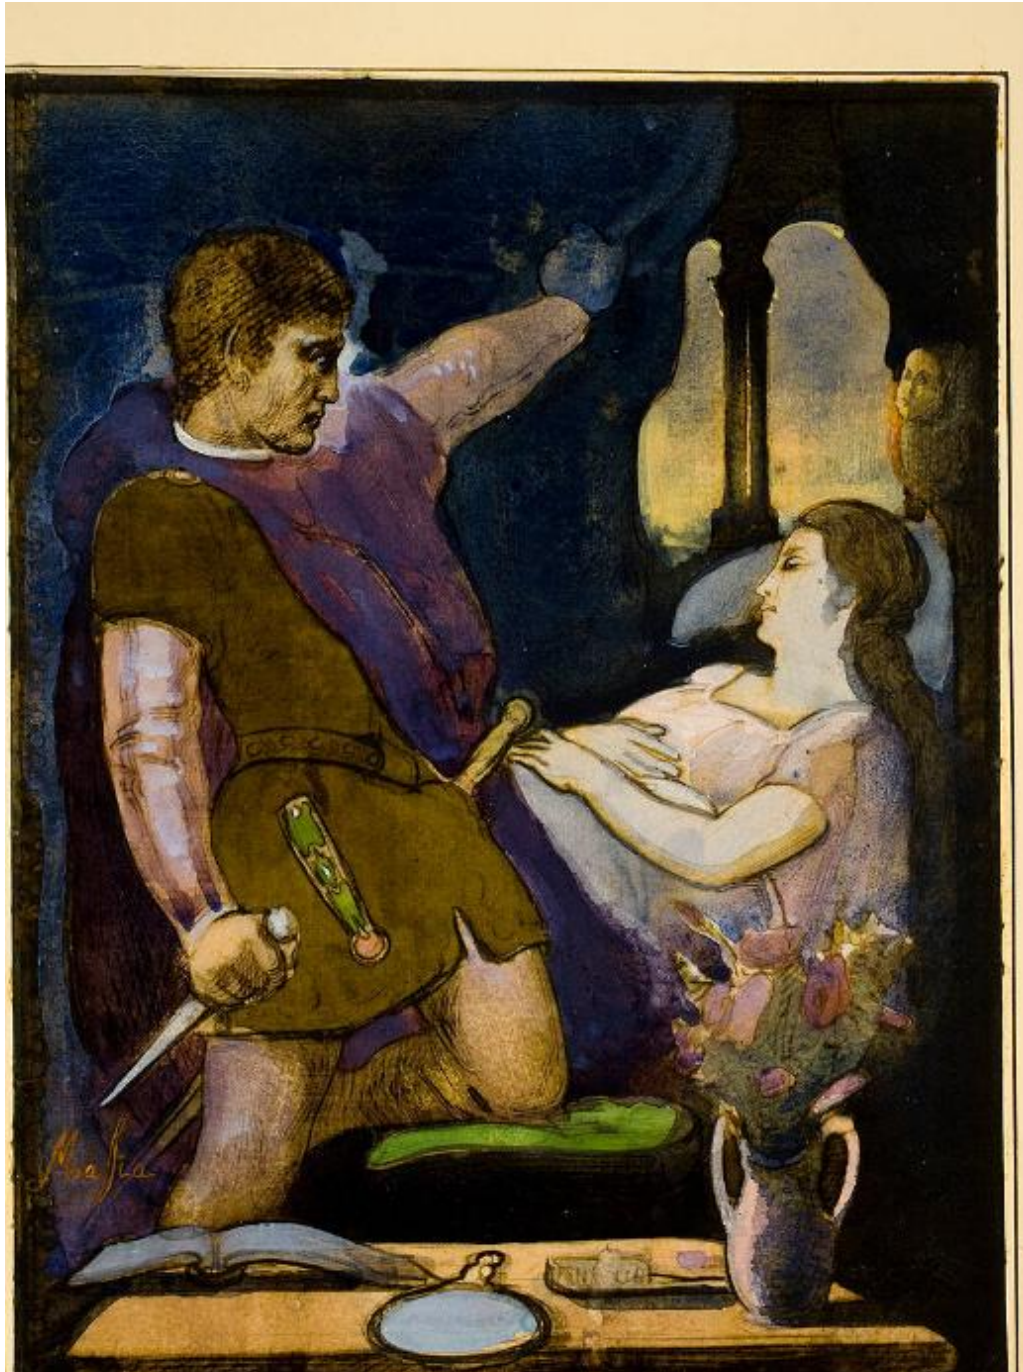

# Basic Detail Report

**Title: Othello**

Date: n.d.

Primary Maker: com.gallerysystems.emuseum.core.entities.RecordXPerson@3eaac

Medium: Gouache and watercolor on paper

Dimensions: 9 3/16 x 12 3/4 in. (23.3 x 32.4 cm)