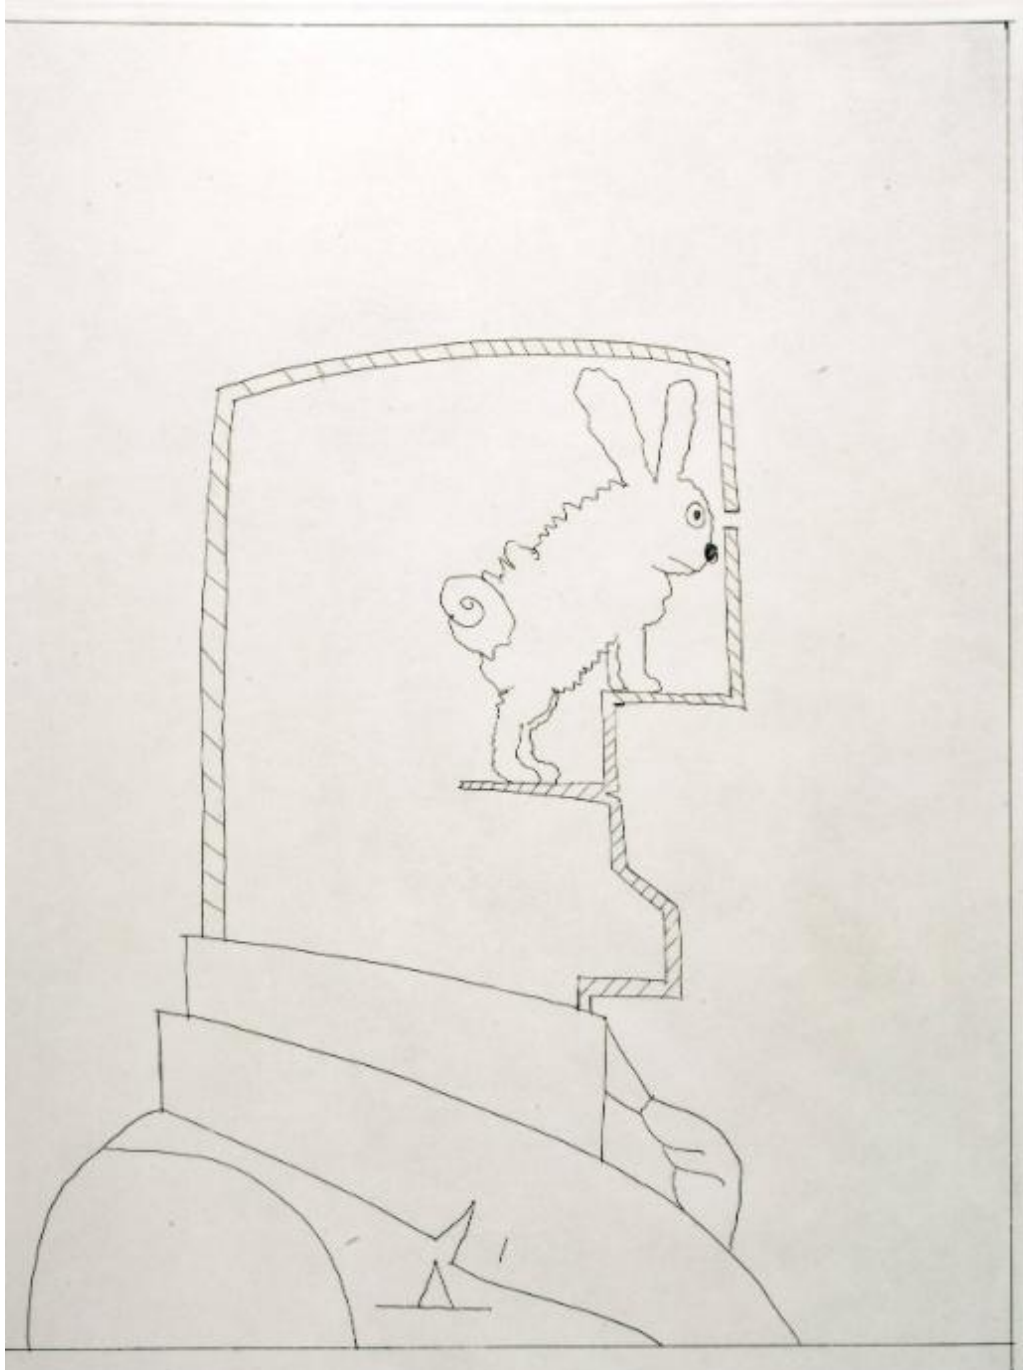

# Basic Detail Report

# Basic Detail Report

**Title: Rabbit**

Date: 1984

Primary Maker: com.gallerysystems.emuseum.core.entities.RecordXPerson@3ef9d

Medium: Etching and color embossing

Dimensions: 18 x 11 7/8 in.