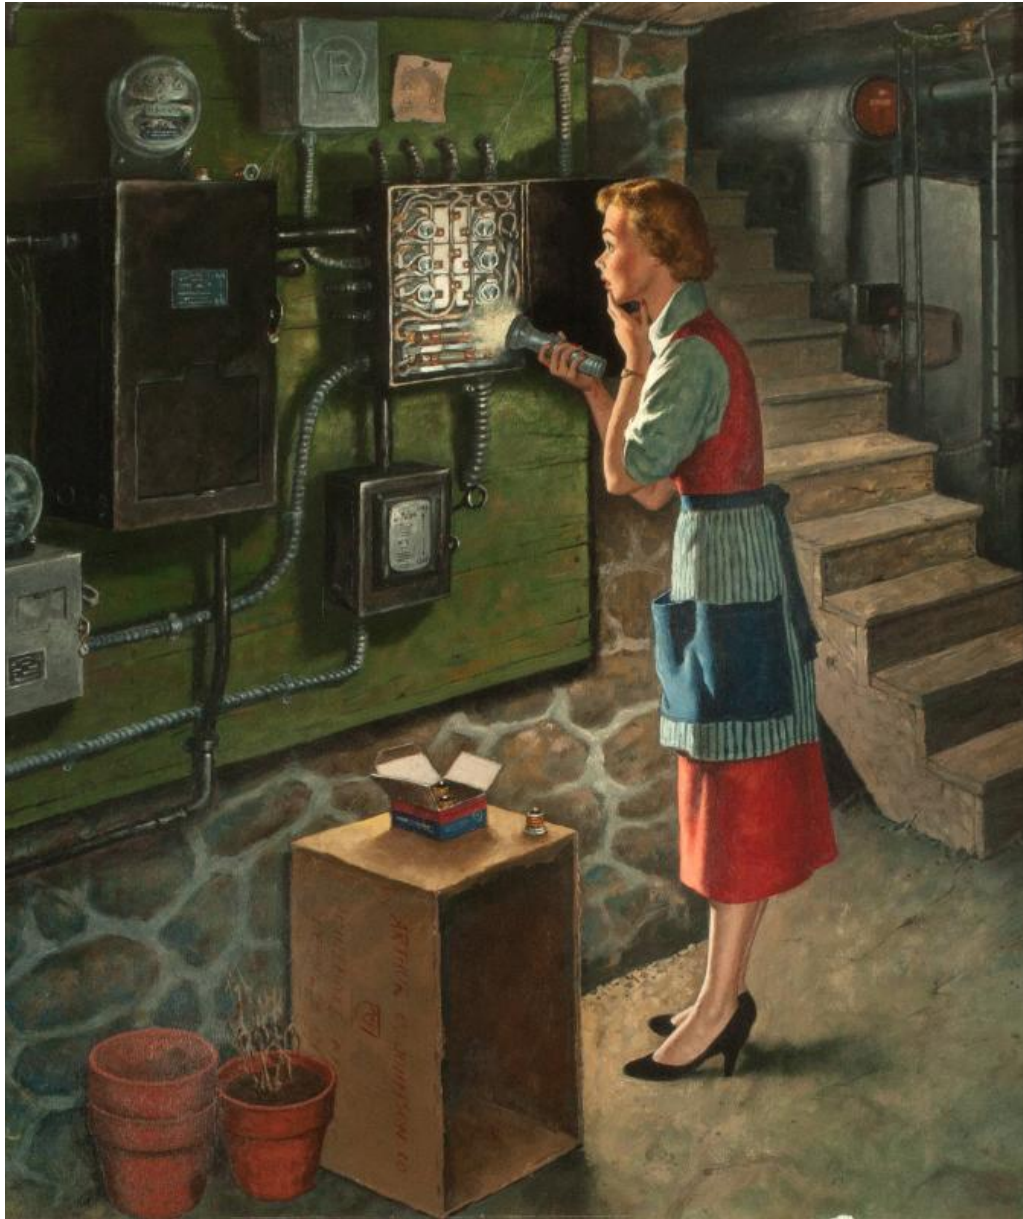

# Basic Detail Report

**Title: Circuit Breaker**

Date: 1955

Primary Maker: com.gallerysystems.emuseum.core.entities.RecordXPerson@3eefa

Medium: Oil on board

# Basic Detail Report

Description: Sewell enjoyed depicting humorous scenes such as "Circuit Breakers". His style was accessible and appealed to the wide audience that read the "Post". Sewell spoke the everyday language of the contemporary American and readers responded positively to these domestic subjects. Richard McGee, a General Electric circuit breaker engineer, purchased this painting in 1956 and donated it to the Museum in 1984.

Dimensions: 26 x 24 in.