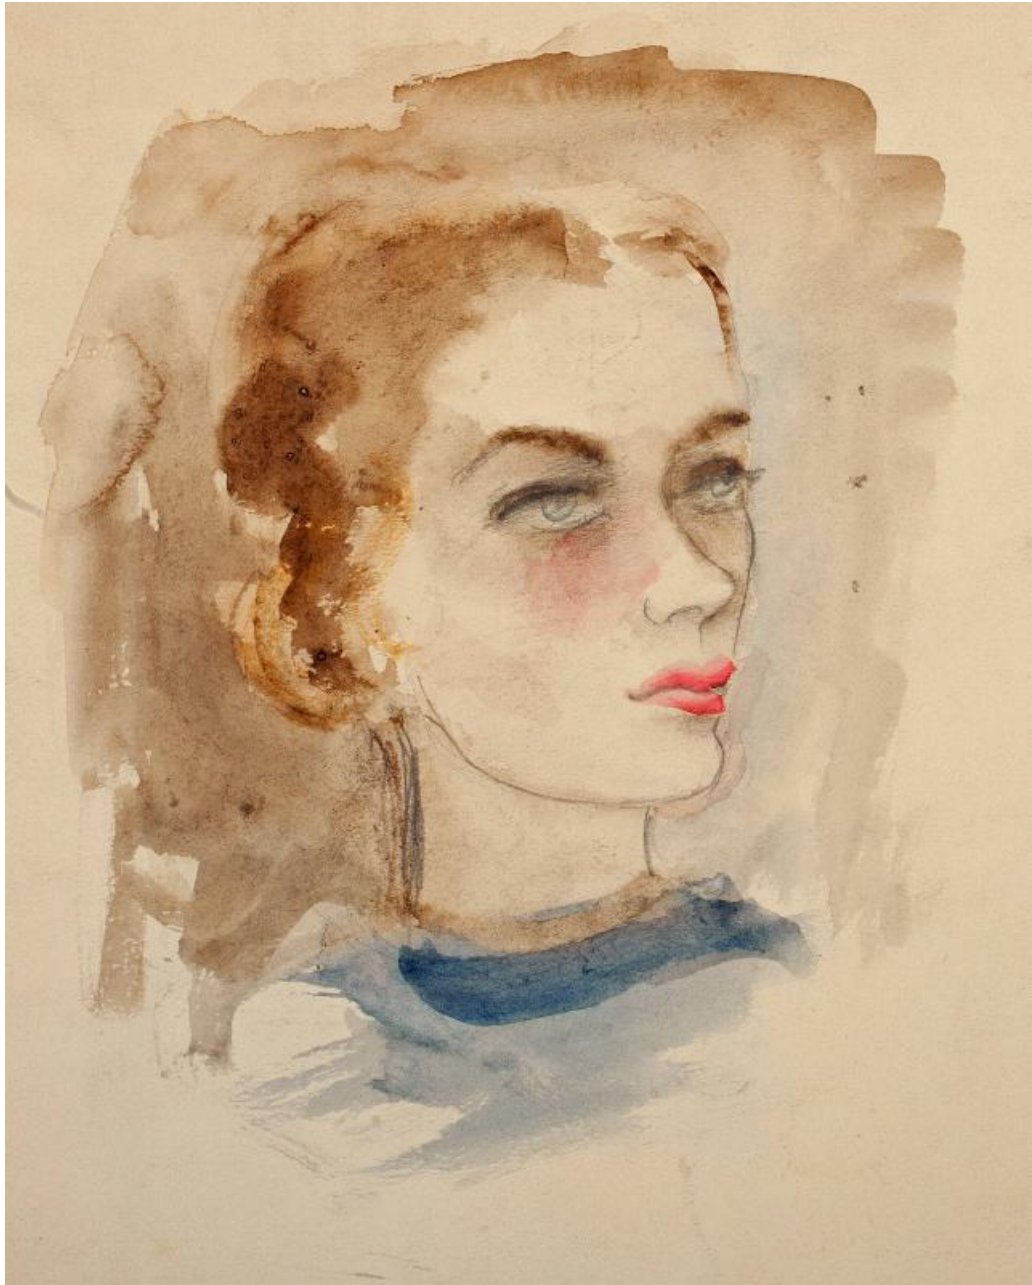

# Basic Detail Report

**Title: Woman's Head/verso Woman's Head**

Date: 1912-1959

# Basic Detail Report

Primary Maker: com.gallerysystems.emuseum.core.entities.RecordXPerson@3e054

Medium: Watercolor and graphite on paper

Dimensions: 14 x 9 7/8 in.