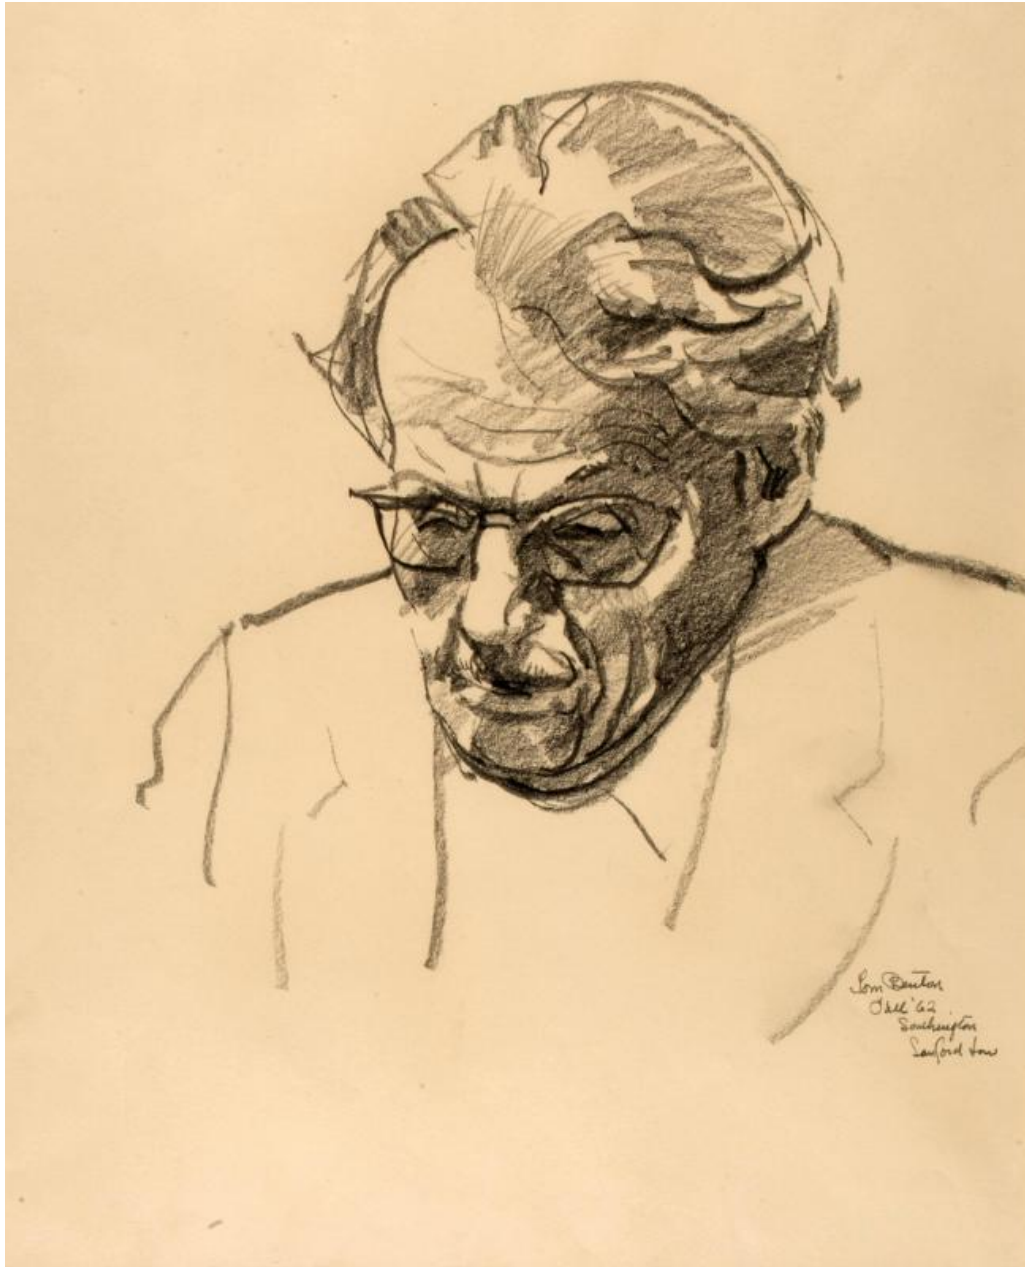

# Basic Detail Report

**Title: Thomas Hart Benton**  
Date: 1925-1964

# Basic Detail Report

Primary Maker: com.gallerysystems.emuseum.core.entities.RecordXPerson@3ea79

Medium: Pencil on

Dimensions: 15 x 12 in.