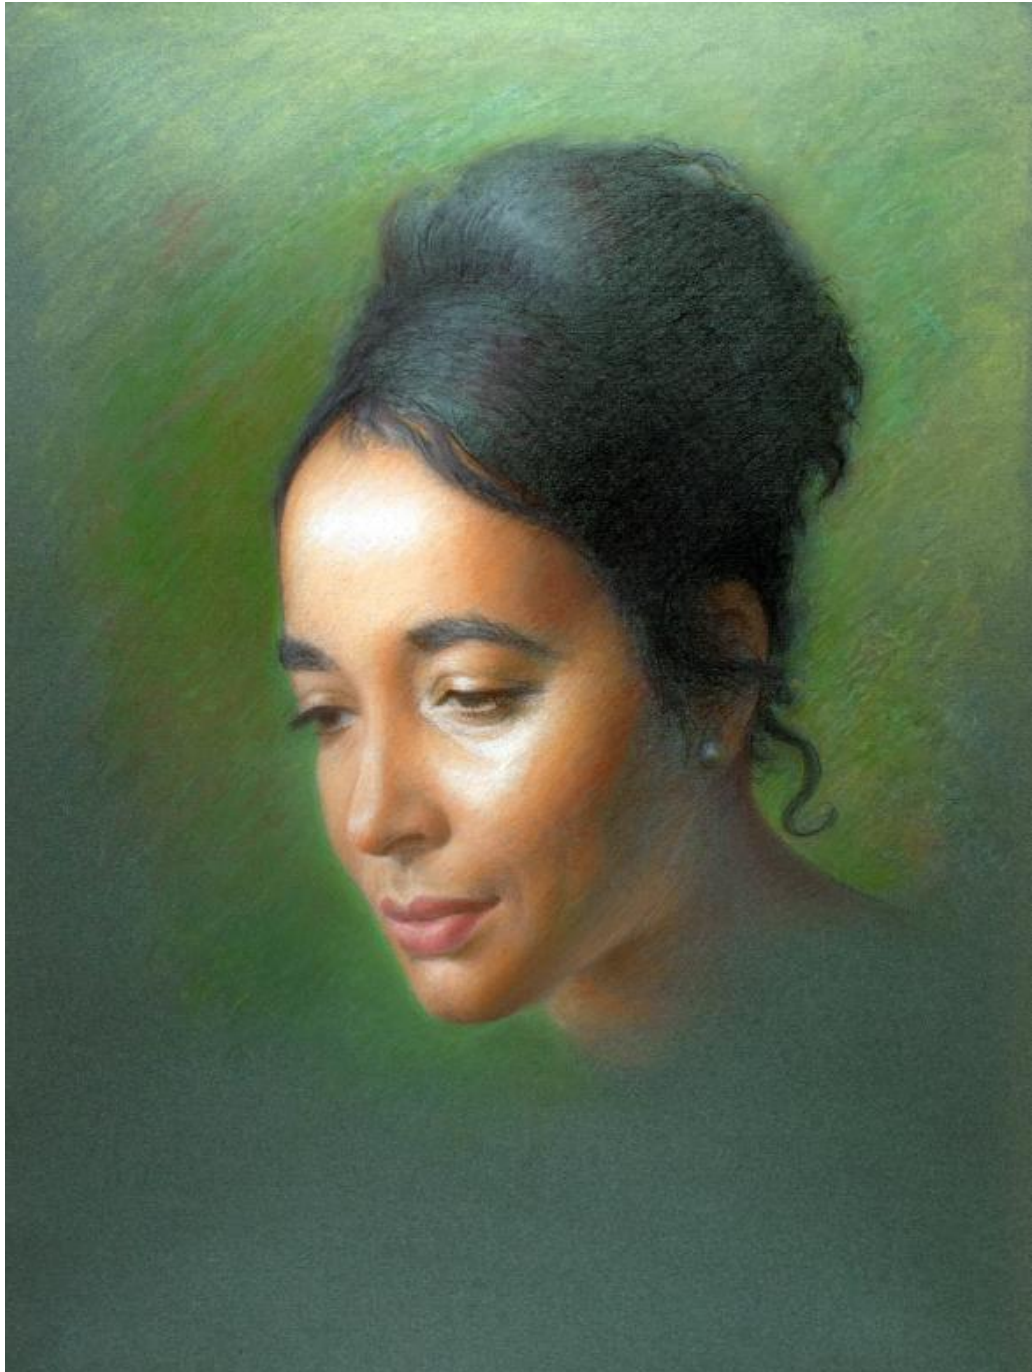

Basic Detail Report

Basic Detail Report

Title: Jeannine

Date: 1972

Primary Maker: com.gallerysystems.emuseum.core.entities.RecordXPerson@3e3eb

Medium: Pastel on green paper

Dimensions: 25 1/4 x 19 1/4 in.